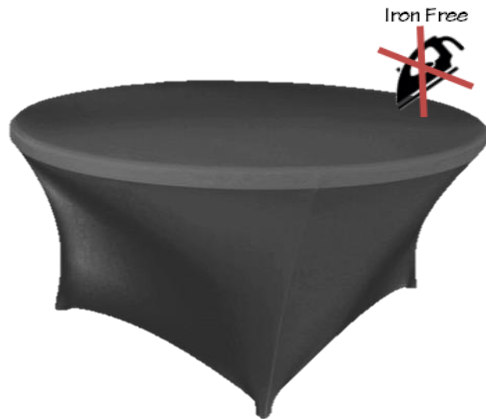

Name : Round Table 3ft with Fitted Cover Black
Round Table 4ft with Fitted Cover Black
Round Table 5ft with Fitted Cover Black

Color: Black

Material : Fitted Cloth

Table Cloth Dimensions : All High 30" - (x Ø 36" (3ft) / x Ø 48" (4ft) / x Ø 60" (5ft)