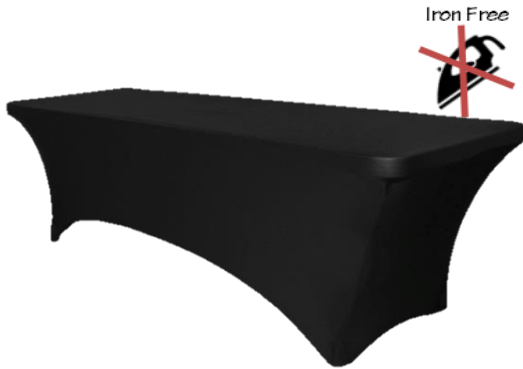

Name : Banquet Table 2' x 5' with Fitted Cover Black

Material : Fitted Cloth

Table Cloth Dimensions : 2ft W x 5ft L x 30"H

BANQUET TABLE 2FT X 5FT FITTED COVER