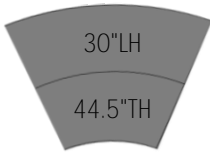

Material : Wooden & Steel Leg (Assemble Round Table)

Dimensions : Table Cloth \varnothing 144" (12ft)

Outer Skirting - 420" (35ft) & Inter Skirting 192" (16ft)

O - SHAPE ROUND TABLE 11FT

THE BEST STRUCTURE INDUSTRIAL SDN BHD (802457-K)

www.thebest.com.my

Assemble Square
Table 3' x 3'

Assemble Square High Bar
Table 3' x 3'

Assemble Square 2 Level
Table 3' x 3' (30"LH x 44.5"TH)

Assemble Quarter Round
Table 3' x 3'

Assemble Quarter Round High Bar
Table 3' x 3'

Assemble Quarter Round 2 Level
Table 3' x 3'
(Inter 30"H x Outer 44.5")

Assemble Quarter Round 2 Level
Table 3' x 3'
(Inter 44.5"H x Outer 30")

Quarter Round x 4
Area Size : 11'x 5.5'

Quarter Round x 4 + Square x 2
Area Size : 17'x 5.5'

Quarter Round x 6
Area Size : 20'x 5.5'

Quarter Round x 8
Area Size : 11'x 11'

Quarter Round x 8 + Square x 4
Area Size : 17'x 11'

Quarter Round x 8
Area Size : 11'x 19'

THE BEST STRUCTURE INDUSTRIAL SDN BHD (802457-K)