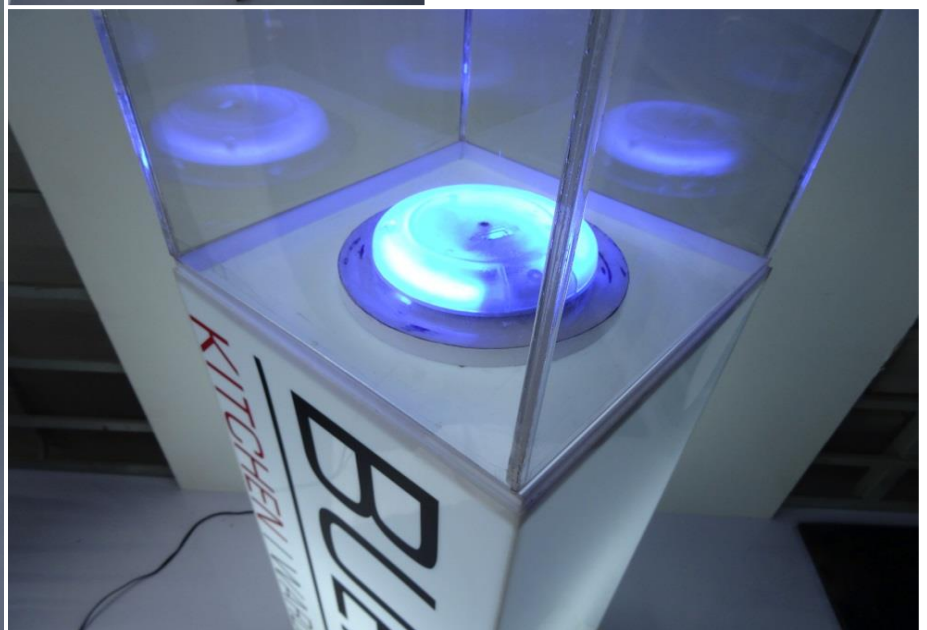

THE BEST STRUCTURE INDUSTRIAL SDN BHD (802457-K)

No.1, Jalan Suria Park 1, Suria Park Kawasan Perindustrian Kg. Baru Balakong, 43300 Seri Kembangan, Selangor Darul Ehsan, Malaysia

www.thebest.com.my | sales@thebest.com.my | H/P: 017-7334088 / 017-7374088 / 017-3732088 | Tel: 03-8962 2822 | Fax: 03-8962 2832

WhatsApp