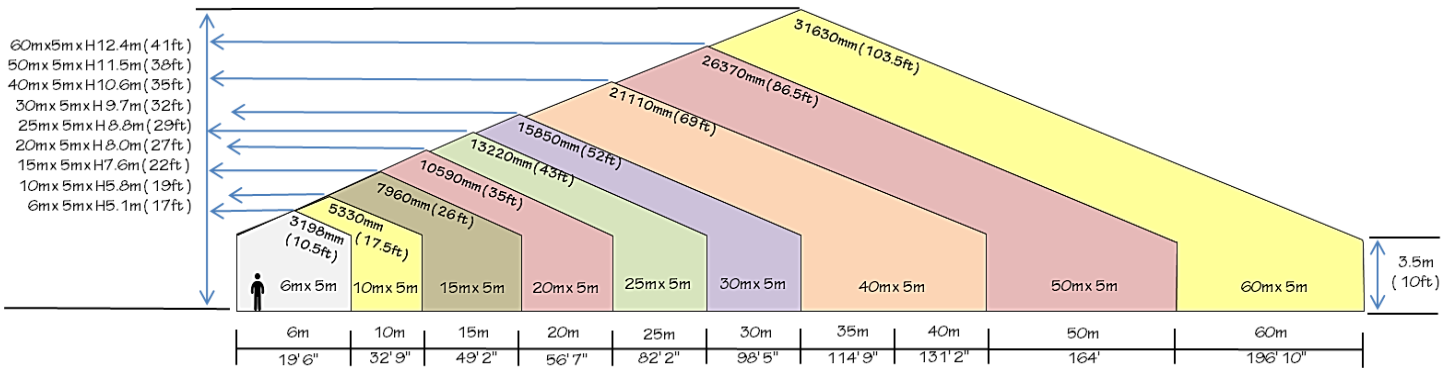

THE BEST STRUCTURE INDUSTRIAL SDN BHD (802457-K)

No.1, Jalan Suria Park 1, Suria Park Kawasan Perindustrian Kg. Baru Balakong, 43300 Seri Kembangan, Selangor Darul Ehsan, Malaysia

www.thebest.com.my | sales@thebest.com.my | H/P: 017-7334088 / 017-7374088 / 017-3732088 | Tel: 03-8962 2822 | Fax: 03-8962 2832