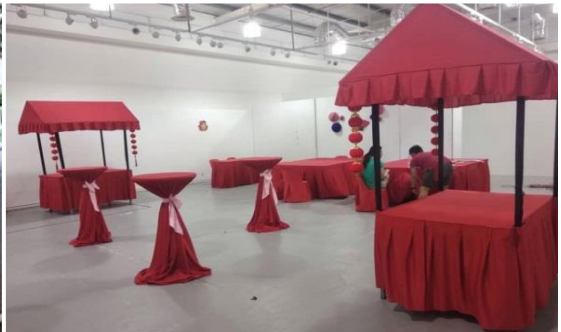

Without Legging

Name : A Shape Cloth Hawker Stall

Table Cloth Colour : White / Black / Red

Dimensions : W 3ft x L 5ft x H 8ft

- Roof Color : White   Stock : 100 units
- Roof Color : Black   Stock : 100 units
- Roof Color : Red   Stock : 100 units

- Skirting Colour : A Variety Of Colors Are Available
- Material Roof Top : Cloth
- Power Supply : LED T8 240V 1A

Suitable : Indoor Only

STD : TB2-40*20210528#S01

Extend Rental : 10% Discount for next day event

With Legging