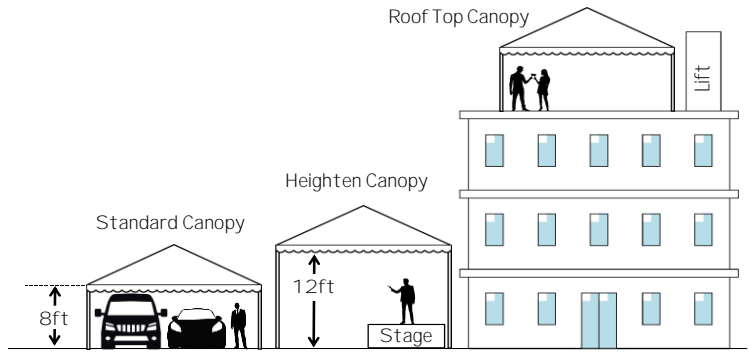

Name : Pyramid Canopy Red & White

Size : 20'x20' / 20'x17' / 20'x12' / 20'x10' / 10'x10'

Standard Canopy: Entrance Standard High 7ft - Max 8ft

Heighten Canopy: Entrance Max 12ft

Power Supply : AC240V 4A for 4 Light 1 Fan

Suitable : Indoor / Outdoor

Extend Rental : Add On 30% for next day Event

Standard Canopy

- Rm **625.00** Pyramid Canopy 20' x 20' with 1 Fan & 4 Light
- Rm **625.00** Pyramid Canopy 20' x 17' with 1 Fan & 4 Light
- Rm **500.00** Pyramid Canopy 20' x 12' with 1 Fan & 4 Light
- Rm **500.00** Pyramid Canopy 20' x 10' with 1 Fan & 4 Light
- Rm **438.00** Pyramid Canopy 10' x 10' with 1 Fan & 2 Light

Roof Top Canopy

- Rm **1000.00** Roof Top Pyramid Canopy 20' x 20' with 1 Fan & 4 Light
- Rm **1000.00** Roof Top Pyramid Canopy 20' x 17' with 1 Fan & 4 Light
- Rm **900.00** Roof Top Pyramid Canopy 20' x 12' with 1 Fan & 4 Light
- Rm **900.00** Roof Top Pyramid Canopy 20' x 10' with 1 Fan & 4 Light
- Rm **838.00** Roof Top Pyramid Canopy 10' x 10' with 1 Fan & 2 Light

Heighten Canopy

- Rm **1000.00** Heighten Pyramid Canopy 20' x 20' with 1 Fan & 4 Light
- Rm **1000.00** Heighten Pyramid Canopy 20' x 17' with 1 Fan & 4 Light
- Rm **900.00** Heighten Pyramid Canopy 20' x 12' with 1 Fan & 4 Light
- Rm **900.00** Heighten Pyramid Canopy 20' x 10' with 1 Fan & 4 Light
- Rm **838.00** Heighten Pyramid Canopy 10' x 10' with 1 Fan & 2 Light

Roof Top

Standard	Heighten	Add On
Rm 188.00	Rm 313.00	Legging 2 Layer Only
Rm 375.00	Rm 750.00	Legging 5 Layer Only
Rm 313.00	Rm 625.00	Curtain Legging Cream
Rm 375.00	Rm 625.00	Scallop & Legging 20'x20' / 20'x17'
Rm 313.00	Rm 563.00	Scallop & Legging 20'x12' / 20'x10' / 10'x10'
Rm 375.00	Rm 475.00	Full Underlayer White 20'x20' / 20'x17'
Rm 313.00	Rm 438.00	Full Underlayer White 20'x12' / 20'x10'
Rm 250.00	Rm 375.00	Full Underlayer White 10'x10'
Rm 250.00	Rm 375.00	Underlayer 4 pcs
Rm 325.00	Rm 450.00	Underlayer 8 pcs
Rm 25.00	Rm 50.00	Fluorescent Light
Rm 250.00	Rm 375.00	Antique Pendant
Rm 188.00	Rm 313.00	Crystal Pendant