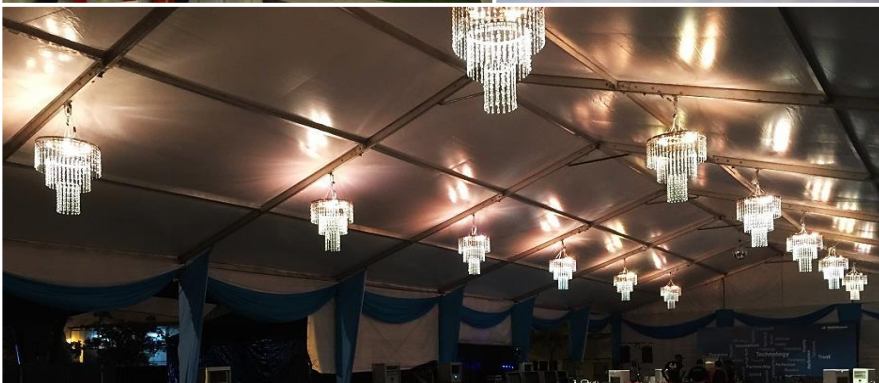

Colour Light : Warm White

Power Supply : LED 240V 3A

Suitable : Marquee Tent Or Canopy

Dimensions : W 765mm Diameter x H 1240mm

Material : Glass

Code : LG-CD-P1

STD : TB2-20*20210528#S01

Extend Rental : Add On 30% for next day event