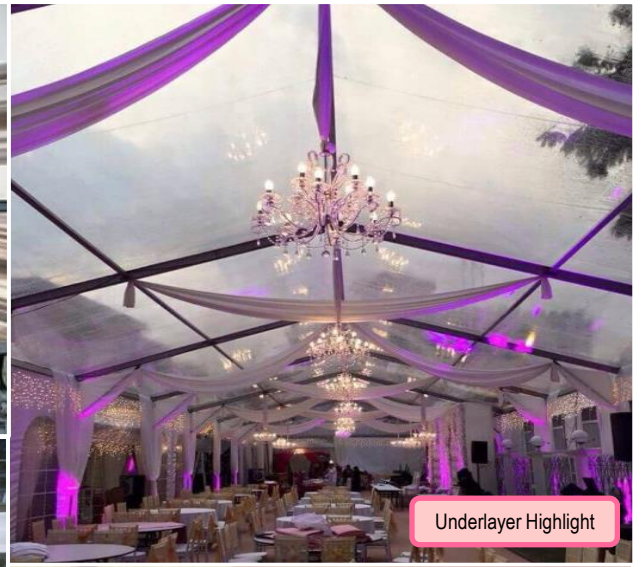

Contact us for Price .

THE BEST STRUCTURE INDUSTRIAL SDN BHD (802457-K)

No.1, Jalan Suria Park 1, Suria Park Kawasan Perindustrian Kg. Baru Balakong, 43300 Seri Kembangan, Selangor Darul Ehsan, Malaysia

www.thebest.com.my | sales@thebest.com.my | H/P: 017-7334088 / 017-7374088 / 017-3732088 | Tel: 03-8962 2822 | Fax: 03-8962 2832

WhatsApp