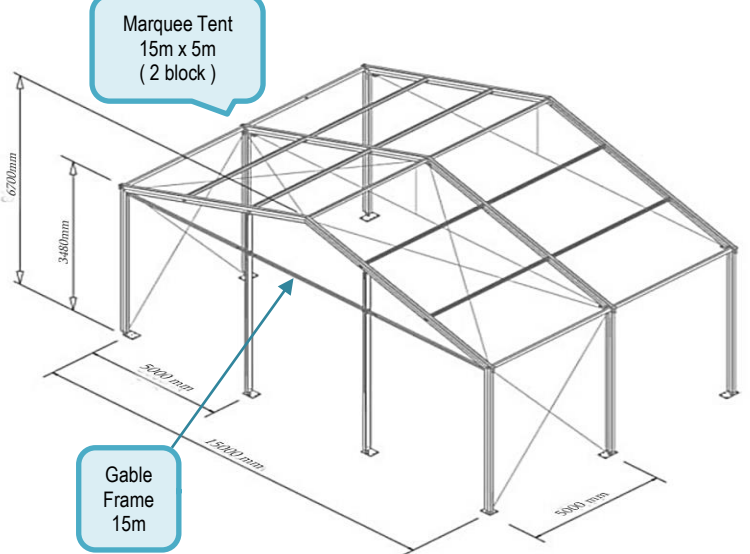

THE BEST STRUCTURE INDUSTRIAL SDN BHD (802457-K)

No.1, Jalan Suria Park 1, Suria Park Kawasan Perindustrian Kg. Baru Balakong, 43300 Seri Kembangan, Selangor Darul Ehsan, Malaysia

www.thebest.com.my | sales@thebest.com.my | H/P: 017-7334088 / 017-7374088 / 017-3732088 | Tel: 03-8962 2822 | Fax: 03-8962 2832