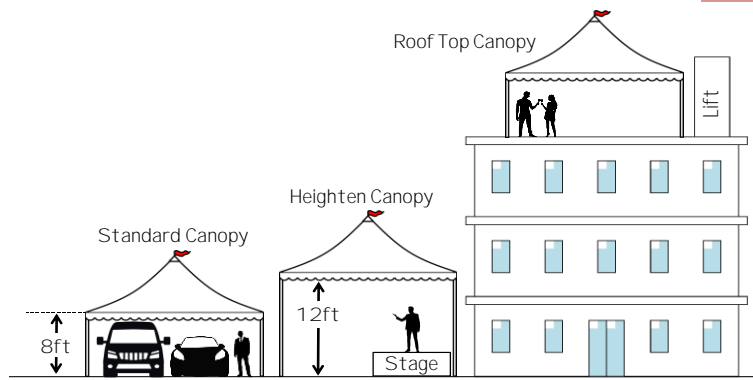

Name : Arabian Canopy White

Size : 20'x30' / 20'x20' / 20'x10' / 10'x10'

Standard Canopy: Entrance Standard High 7ft - Max 8ft

Heighten Canopy: Entrance Max 12ft

Power Supply : AC240V 4A for 4 Light 1 Fan

Suitable : Indoor / Outdoor

Extend Rental : Add On 30% for next day event

Standard Canopy

- Rm 1375.00 Arabian Canopy 20' x 30' with 1 Fan & 8 Light
- Rm 688.00 Arabian Canopy 20' x 20' with 1 Fan & 4 Light
- Rm 563.00 Arabian Canopy 20' x 10' with 1 Fan & 4 Light
- Rm 500.00 Arabian Canopy 10' x 10' with 1 Fan & 4 Light

Roof Top Canopy

- Rm 1875.00 Roof Top Arabian Canopy 20' x 20' with 1 Fan & 8 Light
- Rm 1063.00 Roof Top Arabian Canopy 20' x 20' with 1 Fan & 4 Light
- Rm 1000.00 Roof Top Arabian Canopy 20' x 10' with 1 Fan & 4 Light
- Rm 875.00 Roof Top Arabian Canopy 10' x 10' with 1 Fan & 2 Light

Heighten Canopy

- Rm 1875.00 Heighten Arabian Canopy 20' x 30' with 1 Fan & 4 Light
- Rm 1063.00 Heighten Arabian Canopy 20' x 20' with 1 Fan & 4 Light
- Rm 1000.00 Heighten Arabian Canopy 20' x 10' with 1 Fan & 4 Light
- Rm 875.00 Heighten Arabian Canopy 10' x 10' with 1 Fan & 2 Light

Roof Top

Standard	Heighten	Add On
Rm 250.00	Rm 375.00	Legging 2 Layer Only 20'x30'
Rm 188.00	Rm 313.00	Legging 2 Layer Only 20'x20' / 20'x10' / 10'x10'
Rm 500.00	Rm 750.00	Legging 5 Layer Only 20'x30'
Rm 376.00	Rm 626.00	Legging 5 Layer Only 20'x20' / 20'x10' / 10'x10'
Rm 500.00	Rm 750.00	Curtain Legging Cream 20'x30'
Rm 376.00	Rm 626.00	Curtain Legging Cream 20'x20' / 20'x10' / 10'x10'
Rm 500.00	Rm 625.00	Scallop & Legging 20'x30'
Rm 375.00	Rm 625.00	Scallop & Legging 20'x20'
Rm 313.00	Rm 563.00	Scallop & Legging 20'x10' / 10'x10'
Rm 750.00	Rm 875.00	Full Underlayer White 20'x30'
Rm 375.00	Rm 475.00	Full Underlayer White 20'x20'
Rm 313.00	Rm 438.00	Full Underlayer White 20'x10'
Rm 250.00	Rm 375.00	Full Underlayer White 10'x10'
Rm 500.00	Rm 688.00	Underlayer 6 pcs 20'x30'
Rm 250.00	Rm 375.00	Underlayer 4 pcs 20'x20' / 20'x10' / 10'x10'
Rm 650.00	Rm 838.00	Underlayer 12 pcs 20'x30'
Rm 325.00	Rm 450.00	Underlayer 8 pcs 20'x20' / 20'x10' / 10'x10'
Rm 25.00	Rm 50.00	Fluorescent Light
Rm 250.00	Rm 375.00	Antique Pendant
Rm 188.00	Rm 313.00	Crystal Pendant