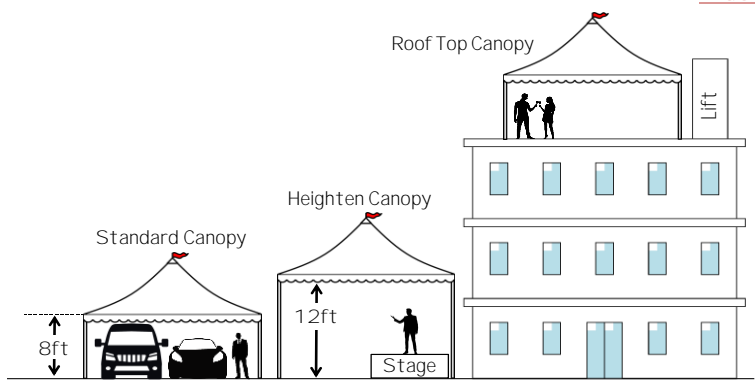

Name : Arabian Canopy Yellow

Size : 20'x30' / 20'x20' / 20'x10' / 10'x10'

Standard Canopy: Entrance Standard High 7ft - Max 8ft

Heighten Canopy: Entrance Max 12ft

Power Supply : AC240V 4A for 4 Light 1 Fan

Suitable : Indoor / Outdoor

Extend Rental : Add On 30% for next day event

Standard Canopy

Rm	1500.00	Arabian Canopy 20' x 30' with 1 Fan & 8 Light
Rm	688.00	Arabian Canopy 20' x 20' with 1 Fan & 4 Light
Rm	563.00	Arabian Canopy 20' x 10' with 1 Fan & 4 Light
Rm	500.00	Arabian Canopy 10' x 10' with 1 Fan & 4 Light

Roof Top Canopy

Rm	2000.00	Roof Top Arabian Canopy 20' x 20' with 1 Fan & 8 Light
Rm	1063.00	Roof Top Arabian Canopy 20' x 20' with 1 Fan & 4 Light
Rm	1000.00	Roof Top Arabian Canopy 20' x 10' with 1 Fan & 4 Light
Rm	875.00	Roof Top Arabian Canopy 10' x 10' with 1 Fan & 2 Light

Heighten Canopy

Rm	2000.00	Heighten Arabian Canopy 20' x 30' with 1 Fan & 4 Light
Rm	1063.00	Heighten Arabian Canopy 20' x 20' with 1 Fan & 4 Light
Rm	1000.00	Heighten Arabian Canopy 20' x 10' with 1 Fan & 4 Light
Rm	875.00	Heighten Arabian Canopy 10' x 10' with 1 Fan & 2 Light

Roof Top

Standard	Heighten	Add On
Rm 250.00	Rm 375.00	Legging 2 Layer Only 20'x30'
Rm 188.00	Rm 313.00	Legging 2 Layer Only 20'x20' / 20'x10' / 10'x10'
Rm 500.00	Rm 750.00	Legging 5 Layer Only 20'x30'
Rm 376.00	Rm 626.00	Legging 5 Layer Only 20'x20' / 20'x10' / 10'x10'
Rm 500.00	Rm 750.00	Curtain Legging Cream 20'x30'
Rm 376.00	Rm 626.00	Curtain Legging Cream 20'x20' / 20'x10' / 10'x10'
Rm 500.00	Rm 625.00	Scallop & Legging 20'x30'
Rm 375.00	Rm 625.00	Scallop & Legging 20'x20'
Rm 313.00	Rm 563.00	Scallop & Legging 20'x10' / 10'x10'
Rm 750.00	Rm 875.00	Full Underlayer White 20'x30'
Rm 375.00	Rm 475.00	Full Underlayer White 20'x20'
Rm 313.00	Rm 438.00	Full Underlayer White 20'x10'
Rm 250.00	Rm 375.00	Full Underlayer White 10'x10'
Rm 500.00	Rm 688.00	Underlayer 6 pcs 20'x30'
Rm 250.00	Rm 375.00	Underlayer 4 pcs 20'x20' / 20'x10' / 10'x10'
Rm 650.00	Rm 838.00	Underlayer 12 pcs 20'x30'
Rm 325.00	Rm 450.00	Underlayer 8 pcs 20'x20' / 20'x10' / 10'x10'
Rm 25.00	Rm 50.00	Fluorescent Light
Rm 250.00	Rm 375.00	Antique Pendant
Rm 188.00	Rm 313.00	Crystal Pendant