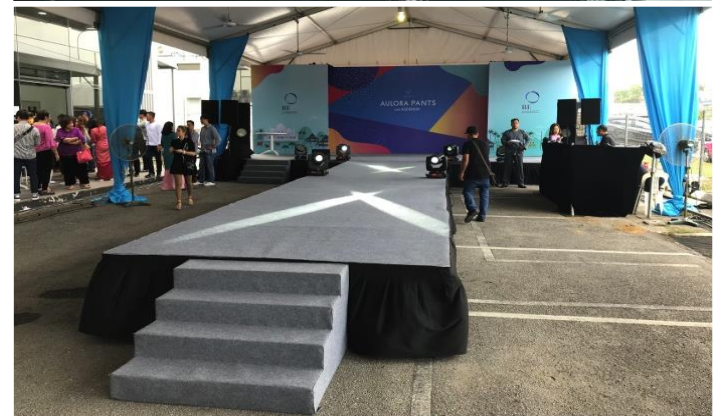

- Rm 1375.00 Marquee Tent White 6m x 5m (1st Block)
- Rm 1875.00 Marquee Tent White 10m x 5m (1st Block)
- Rm 2500.00 Marquee Tent White 15m x 5m (1st Block)
- Rm 5000.00 Marquee Tent White 20m x 5m (1st Block)
- Rm 6250.00 Marquee Tent White 25m x 5m (1st Block)
- Rm 12500.00 Marquee Tent White 30m x 5m (1st Block)
- Rm 18750.00 Marquee Tent White 40m x 5m (1st Block)
- Rm 31250.00 Marquee Tent White 50m x 5m (1st Block)
- Rm 37500.00 Marquee Tent White 60m x 5m (1st Block)

- Rm 1125.00 Marquee Tent White 6m x 5m (Joining Block)
- Rm 1500.00 Marquee Tent White 10m x 5m (Joining Block)
- Rm 2125.00 Marquee Tent White 15m x 5m (Joining Block)
- Rm 4500.00 Marquee Tent White 20m x 5m (Joining Block)
- Rm 5625.00 Marquee Tent White 25m x 5m (Joining Block)
- Rm 11875.00 Marquee Tent White 30m x 5m (Joining Block)
- Rm 17500.00 Marquee Tent White 40m x 5m (Joining Block)
- Rm 29375.00 Marquee Tent White 50m x 5m (Joining Block)
- Rm 35000.00 Marquee Tent White 60m x 5m (Joining Block)

- Rm 1125.00 Marquee Tent Gable Frame + Canvas 6m
- Rm 1500.00 Marquee Tent Gable Frame + Canvas 10m
- Rm 2125.00 Marquee Tent Gable Frame + Canvas 15m
- Rm 4500.00 Marquee Tent Gable Frame + Canvas 20m
- Rm 5625.00 Marquee Tent Gable Frame + Canvas 25m
- Rm 11875.00 Marquee Tent Gable Frame + Canvas 30m
- Rm 17500.00 Marquee Tent Gable Frame + Canvas 40m
- Rm 29375.00 Marquee Tent Gable Frame + Canvas 50m
- Rm 35000.00 Marquee Tent Gable Frame + Canvas 60m

- Rm 250.00 Marquee Tent White Gable Canvas 6m
- Rm 438.00 Marquee Tent White Gable Canvas 10m
- Rm 625.00 Marquee Tent White Gable Canvas 15m
- Rm 813.00 Marquee Tent White Gable Canvas 20m
- Rm 1063.00 Marquee Tent White Gable Canvas 25m
- Rm 1688.00 Marquee Tent White Gable Canvas 30m
- Rm 2500.00 Marquee Tent White Gable Canvas 40m
- Rm 3375.00 Marquee Tent White Gable Canvas 50m
- Rm 4375.00 Marquee Tent White Gable Canvas 60m

- Rm 188.00 Marquee Scallop 2 Layer 5m
- Rm 94.00 Marquee Legging 2 Layer
- Rm 188.00 Marquee Curtain Legging (Cream)
- Rm 63.00 Marquee Fluorescent Light T8 (White /Warm White)
- Rm 188.00 Marquee High Bay Light (White /Orange /Warm)
- Rm 438.00 Marquee Antique Pendant
- Rm 313.00 Marquee Crystal Pendant
- Rm 563.00 Marquee Fairy Pendant
- Rm 188.00 Marquee Ceiling Fan
- Rm 150.00 IBC Weight Base (1 Ton) with Black Cover

Marquee Tent - White

THE BEST STRUCTURE INDUSTRIAL SDN BHD (802457-K)

No.1, Jalan Suria Park 1, Suria Park Kawasan Perindustrian Kg. Baru Balakong, 43300 Seri Kembangan, Selangor Darul Ehsan, Malaysia

www.thebest.com.my | sales@thebest.com.my | H/P: 017-7334088 / 017-7374088 / 017-3732088 | Tel: 03-8962 2822 | Fax: 03-8962 2832