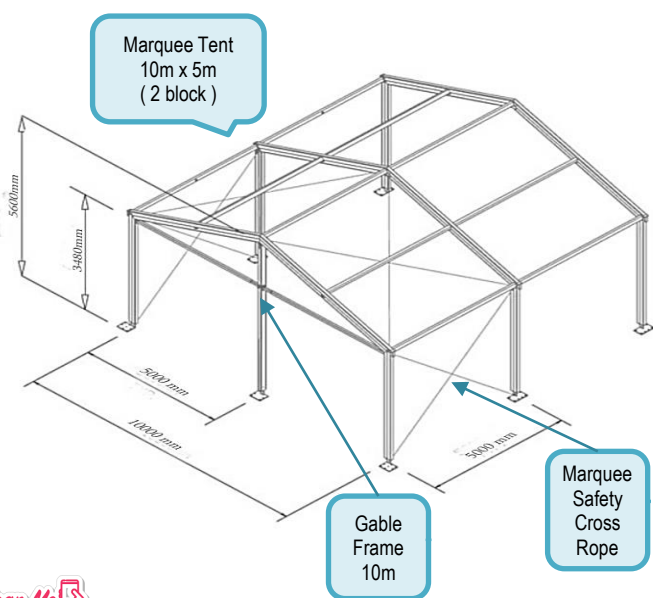

THE BEST STRUCTURE INDUSTRIAL SDN BHD (802457-K)

No.1, Jalan Suria Park 1, Suria Park Kawasan Perindustrian Kg. Baru Balakong, 43300 Seri Kembangan, Selangor Darul Ehsan, Malaysia

www.thebest.com.my | sales@thebest.com.my | H/P: 017-7334088 / 017-7374088 / 017-3732088 | Tel: 03-8962 2822 | Fax: 03-8962 2832