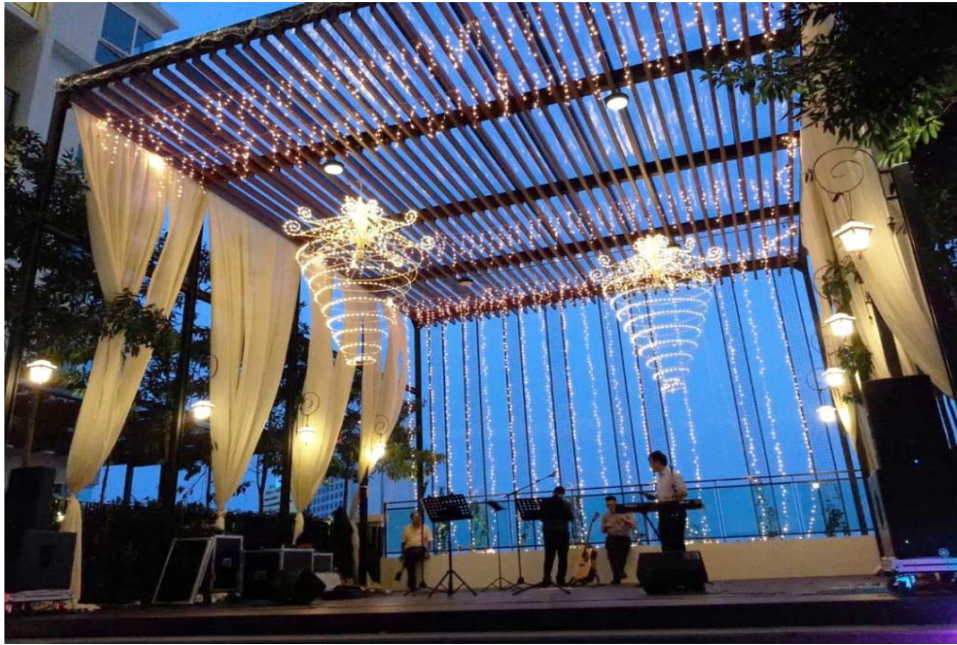

Name : Fairy Pendant light
Colour Light : Warm White
Power Supply : 240V 6A
Suitable : Marquee Tent Or Canopy
Dimensions : W 1880mm Diameter x H 2780mm
Material : Steel + Glass
Code : LG-PDF-P1
STD : TB3-6*20210528#S01
Extend Rental : Add On 30% for next day event