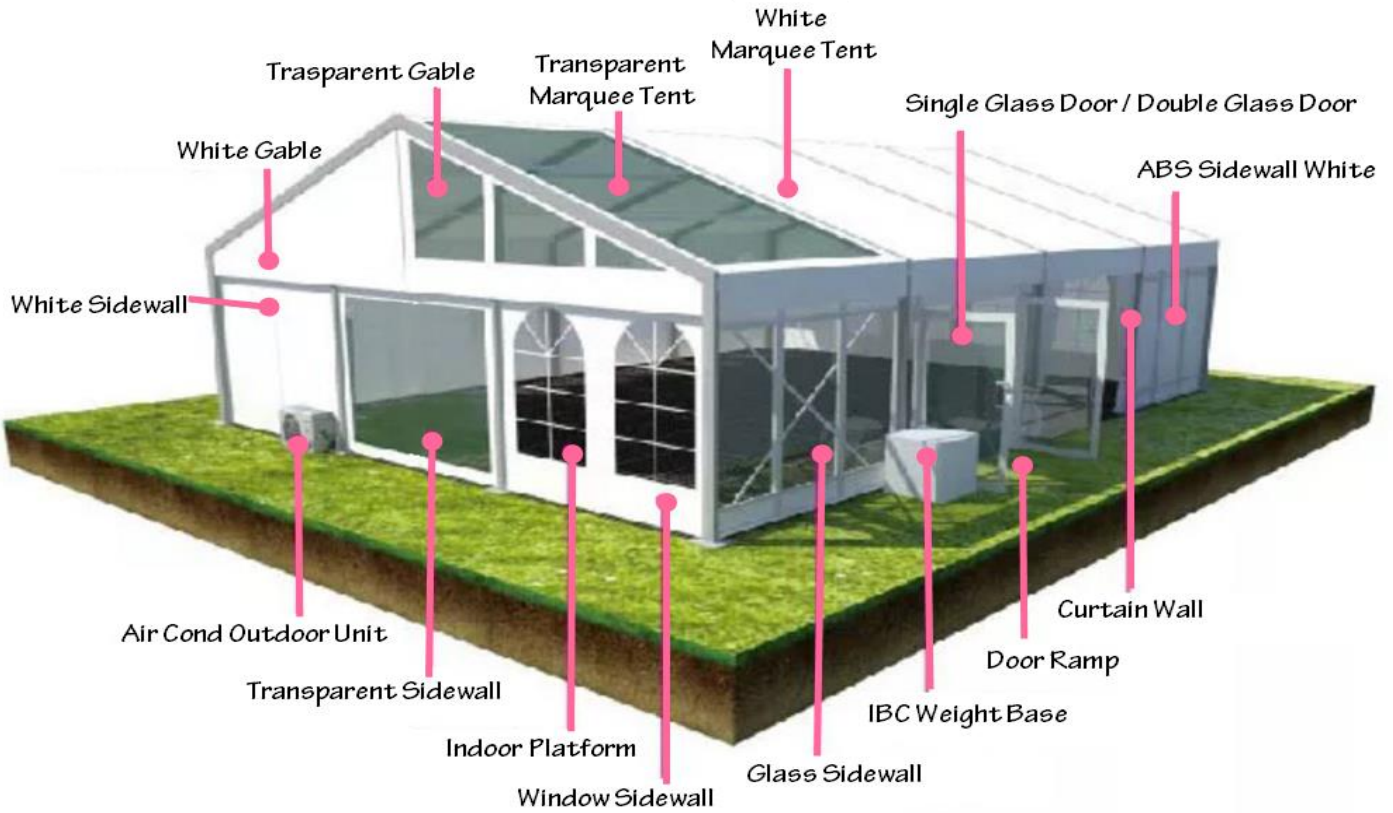

THE BEST STRUCTURE INDUSTRIAL SDN BHD (802457-K)

No.1, Jalan Suria Park 1, Suria Park Kawasan Perindustrian Kg. Baru Balakong, 43300 Seri Kembangan, Selangor Darul Ehsan, Malaysia

www.thebest.com.my | sales@thebest.com.my | H/P: 017-7334088 / 017-7374088 / 017-3732088 | Tel: 03-8962 2822 | Fax: 03-8962 2832