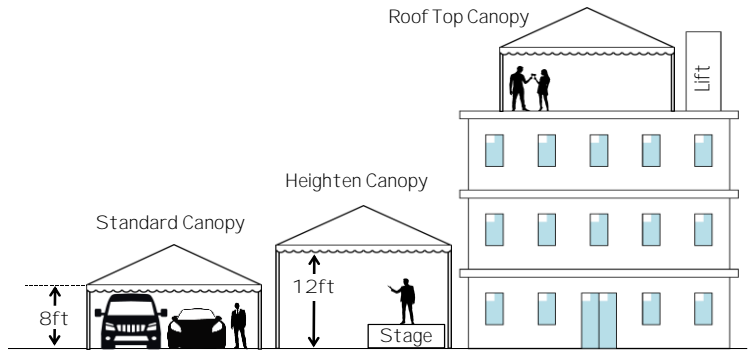

Name : Pyramid Canopy Black

Size : 20'x20' / 20'x17' / 20'x12' / 20'x10' / 10'x10'

Standard Canopy: Entrance Standard High 7ft - Max 8ft

Heighten Canopy: Entrance Max 12ft

Power Supply : AC240V 4A for 4 Light 1 Fan

Suitable : Indoor / Outdoor

Extend Rental : Add On 30% for next day Event

Standard Canopy

- Rm 688.00 Pyramid Canopy 20' x 20' with 1 Fan & 4 Light
- Rm 688.00 Pyramid Canopy 20' x 17' with 1 Fan & 4 Light
- Rm 563.00 Pyramid Canopy 20' x 12' with 1 Fan & 4 Light
- Rm 563.00 Pyramid Canopy 20' x 10' with 1 Fan & 4 Light
- Rm 500.00 Pyramid Canopy 10' x 10' with 1 Fan & 2 Light

Roof Top Canopy

- Rm 1375.00 Roof Top Pyramid Canopy 20' x 20' with 1 Fan & 4 Light
- Rm 1375.00 Roof Top Pyramid Canopy 20' x 17' with 1 Fan & 4 Light
- Rm 1000.00 Roof Top Pyramid Canopy 20' x 12' with 1 Fan & 4 Light
- Rm 1000.00 Roof Top Pyramid Canopy 20' x 10' with 1 Fan & 4 Light
- Rm 938.00 Roof Top Pyramid Canopy 10' x 10' with 1 Fan & 2 Light

Heighten Canopy

- Rm 1375.00 Heighten Pyramid Canopy 20' x 20' with 1 Fan & 4 Light
- Rm 1375.00 Heighten Pyramid Canopy 20' x 17' with 1 Fan & 4 Light
- Rm 1000.00 Heighten Pyramid Canopy 20' x 12' with 1 Fan & 4 Light
- Rm 1000.00 Heighten Pyramid Canopy 20' x 10' with 1 Fan & 4 Light
- Rm 938.00 Heighten Pyramid Canopy 10' x 10' with 1 Fan & 2 Light

Roof Top

Standard	Heighten	Add On
Rm 188.00	Rm 313.00	Legging 2 Layer Only
Rm 375.00	Rm 750.00	Legging 5 Layer Only
Rm 313.00	Rm 625.00	Curtain Legging Cream
Rm 375.00	Rm 625.00	Scallop & Legging 20'x20' / 20'x17'
Rm 313.00	Rm 563.00	Scallop & Legging 20'x12' / 20'x10' / 10'x10'
Rm 375.00	Rm 475.00	Full Underlayer White 20'x20' / 20'x17'
Rm 313.00	Rm 438.00	Full Underlayer White 20'x12' / 20'x10'
Rm 250.00	Rm 375.00	Full Underlayer White 10'x10'
Rm 250.00	Rm 375.00	Underlayer 4 pcs
Rm 325.00	Rm 450.00	Underlayer 8 pcs
Rm 25.00	Rm 50.00	Fluorescent Light
Rm 250.00	Rm 375.00	Antique Pendant
Rm 188.00	Rm 313.00	Crystal Pendant