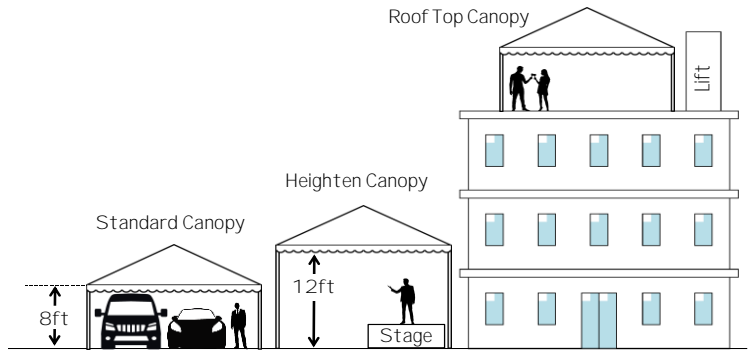

Name : Pyramid Canopy Transparent
Size : 20'x20' / 20'x17' / 20'x12' / 20'x10' / 10'x10'
Standard Canopy: Entrance Standard High 7ft - Max 8ft
Heighten Canopy: Entrance Max 12ft
Power Supply : AC240V 4A for 4 Light 1 Fan
Suitable : Indoor / Outdoor

Extend Rental : Add On 30% for next day Event

Pyramid Canopy Transparent

Standard Canopy

- Rm 813.00 Pyramid Canopy 20' x 20' with 4 Light
- Rm 813.00 Pyramid Canopy 20' x 17' with 4 Light
- Rm 688.00 Pyramid Canopy 20' x 12' with 4 Light
- Rm 688.00 Pyramid Canopy 20' x 10' with 4 Light
- Rm 625.00 Pyramid Canopy 10' x 10' with 2 Light

Roof Top Canopy

- Rm 1188.00 Roof Top Pyramid Canopy 20' x 20' with 4 Light
- Rm 1188.00 Roof Top Pyramid Canopy 20' x 17' with 4 Light
- Rm 1125.00 Roof Top Pyramid Canopy 20' x 12' with 4 Light
- Rm 1125.00 Roof Top Pyramid Canopy 20' x 10' with 4 Light
- Rm 1063.00 Roof Top Pyramid Canopy 10' x 10' with 2 Light

Heighten Canopy

- Rm 1188.00 Heighten Pyramid Canopy 20' x 20' with 4 Light
- Rm 1188.00 Heighten Pyramid Canopy 20' x 17' with 4 Light
- Rm 1125.00 Heighten Pyramid Canopy 20' x 12' with 4 Light
- Rm 1125.00 Heighten Pyramid Canopy 20' x 10' with 4 Light
- Rm 1063.00 Heighten Pyramid Canopy 10' x 10' with 2 Light

Roof Top

Standard	Heighten	Add On
Rm 188.00	Rm 313.00	Legging 2 Layer Only
Rm 375.00	Rm 750.00	Legging 5 Layer Only
Rm 313.00	Rm 625.00	Curtain Legging Cream
Rm 375.00	Rm 625.00	Scallop & Legging 20'x20' / 20'x17'
Rm 313.00	Rm 563.00	Scallop & Legging 20'x12' / 20'x10' / 10'x10'
Rm 375.00	Rm 475.00	Full Underlayer White 20'x20' / 20'x17'
Rm 313.00	Rm 438.00	Full Underlayer White 20'x12' / 20'x10'
Rm 250.00	Rm 375.00	Full Underlayer White 10'x10'
Rm 250.00	Rm 375.00	Underlayer 4 pcs
Rm 325.00	Rm 450.00	Underlayer 8 pcs
Rm 25.00	Rm 50.00	Fluorescent Light
Rm 250.00	Rm 375.00	Antique Pendant
Rm 188.00	Rm 313.00	Crystal Pendant