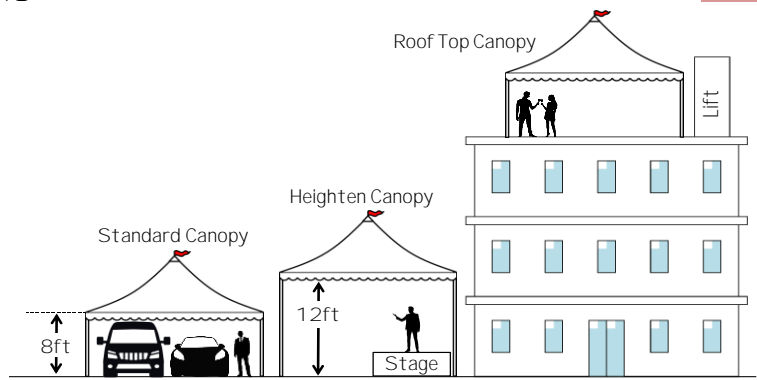

Name : Arabian Canopy Transparent
Size : 20'x30' / 20'x20' / 20'x10' / 10'x10'
Standard Canopy: Entrance Standard High 7ft - Max 8ft
Heighten Canopy: Entrance Max 12ft
Power Supply : AC240V 4A for 4 Light 1 Fan
Suitable : Indoor / Outdoor

Extend Rental : Add On 30% for next day event

Arabian Canopy Transparent

Standard Canopy

- Rm 1750.00 Arabian Canopy 20' x 30' with 8 Light
- Rm 875.00 Arabian Canopy 20' x 20' with 4 Light
- Rm 750.00 Arabian Canopy 20' x 10' with 4 Light
- Rm 688.00 Arabian Canopy 10' x 10' with 4 Light

Roof Top Canopy

- Rm 2250.00 Roof Top Arabian Canopy 20' x 20' with 8 Light
- Rm 1063.00 Roof Top Arabian Canopy 20' x 20' with 4 Light
- Rm 1000.00 Roof Top Arabian Canopy 20' x 10' with 4 Light
- Rm 938.00 Roof Top Arabian Canopy 10' x 10' with 2 Light

Heighten Canopy

- Rm 2250.00 Heighten Arabian Canopy 20' x 30' with 4 Light
- Rm 1063.00 Heighten Arabian Canopy 20' x 20' with 4 Light
- Rm 1000.00 Heighten Arabian Canopy 20' x 10' with 4 Light
- Rm 938.00 Heighten Arabian Canopy 10' x 10' with 2 Light

Roof Top

Standard	Heighten	Add On
Rm 250.00	Rm 375.00	Legging 2 Layer Only 20'x30'
Rm 188.00	Rm 313.00	Legging 2 Layer Only 20'x20' / 20'x10' / 10'x10'
Rm 500.00	Rm 750.00	Legging 5 Layer Only 20'x30'
Rm 376.00	Rm 626.00	Legging 5 Layer Only 20'x20' / 20'x10' / 10'x10'
Rm 500.00	Rm 750.00	Curtain Legging Cream 20'x30'
Rm 376.00	Rm 626.00	Curtain Legging Cream 20'x20' / 20'x10' / 10'x10'
Rm 500.00	Rm 625.00	Scallop & Legging 20'x30'
Rm 375.00	Rm 625.00	Scallop & Legging 20'x20'
Rm 313.00	Rm 563.00	Scallop & Legging 20'x10' / 10'x10'
Rm 750.00	Rm 875.00	Full Underlayer White 20'x30'
Rm 375.00	Rm 475.00	Full Underlayer White 20'x20'
Rm 313.00	Rm 438.00	Full Underlayer White 20'x10'
Rm 250.00	Rm 375.00	Full Underlayer White 10'x10'
Rm 500.00	Rm 688.00	Underlayer 6 pcs 20'x30'
Rm 250.00	Rm 375.00	Underlayer 4 pcs 20'x20' / 20'x10' / 10'x10'
Rm 650.00	Rm 838.00	Underlayer 12 pcs 20'x30'
Rm 325.00	Rm 450.00	Underlayer 8 pcs 20'x20' / 20'x10' / 10'x10'
Rm 25.00	Rm 50.00	Fluorescent Light
Rm 250.00	Rm 375.00	Antique Pendant
Rm 188.00	Rm 313.00	Crystal Pendant