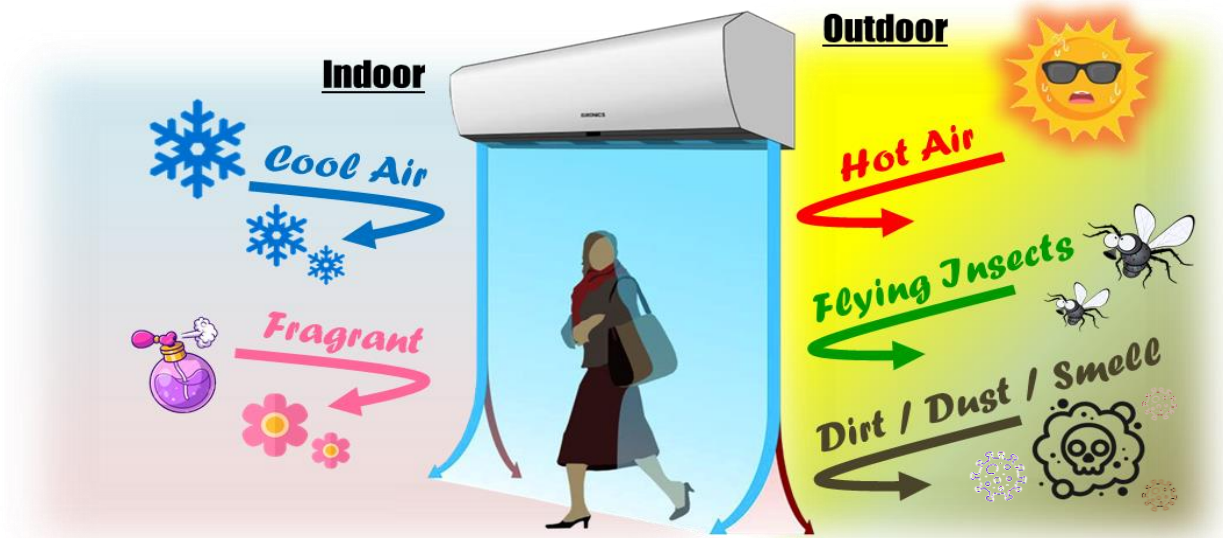

Name : Air Curtain 3ft

Stock : 30 units

Color : White

Code : ACT-312-T1

STD : TB2-12*20210813#S01

Use on : Door Entrance Ceiling

Suitable : Indoor Ceiling

Material : Metal & Plastic

Dimensions : mm - W900 x D230 x H214

Power Rating : 240V / 3A / 720VA

Air Throw : 12Ft

Extend Rental : 50% Discount for next day event

Within 7ft
Rm **625.00**
Per Units

On Our
Canopy or
Marquee Tent
Rm **312.50**
Per Units