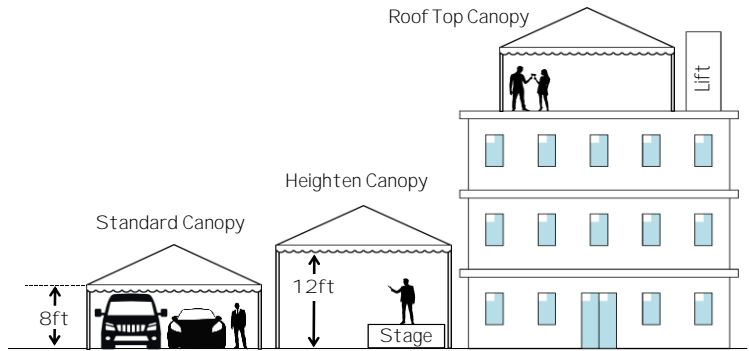

Name : Pyramid Canopy Maroon

Size : 20'x20' / 20'x17' / 20'x12' / 20'x10' / 10'x10'

Standard Canopy: Entrance Standard High 7ft - Max 8ft

Heighten Canopy: Entrance Max 12ft

Power Supply : AC240V 4A for 4 Light 1 Fan

Suitable : Indoor / Outdoor

Extend Rental : Add On 30% for next day Event

Standard Canopy

- Rm 625.00 Pyramid Canopy 20' x 20' with 1 Fan & 4 Light
- Rm 625.00 Pyramid Canopy 20' x 17' with 1 Fan & 4 Light
- Rm 500.00 Pyramid Canopy 20' x 12' with 1 Fan & 4 Light
- Rm 500.00 Pyramid Canopy 20' x 10' with 1 Fan & 4 Light
- Rm 438.00 Pyramid Canopy 10' x 10' with 1 Fan & 2 Light

Roof Top Canopy

- Rm 1000.00 Roof Top Pyramid Canopy 20' x 20' with 1 Fan & 4 Light
- Rm 1000.00 Roof Top Pyramid Canopy 20' x 17' with 1 Fan & 4 Light
- Rm 900.00 Roof Top Pyramid Canopy 20' x 12' with 1 Fan & 4 Light
- Rm 900.00 Roof Top Pyramid Canopy 20' x 10' with 1 Fan & 4 Light
- Rm 838.00 Roof Top Pyramid Canopy 10' x 10' with 1 Fan & 2 Light

Heighten Canopy

- Rm 1000.00 Heighten Pyramid Canopy 20' x 20' with 1 Fan & 4 Light
- Rm 1000.00 Heighten Pyramid Canopy 20' x 17' with 1 Fan & 4 Light
- Rm 900.00 Heighten Pyramid Canopy 20' x 12' with 1 Fan & 4 Light
- Rm 900.00 Heighten Pyramid Canopy 20' x 10' with 1 Fan & 4 Light
- Rm 838.00 Heighten Pyramid Canopy 10' x 10' with 1 Fan & 2 Light

Roof Top

Standard	Heighten	Add On
Rm 188.00	Rm 313.00	Legging 2 Layer Only
Rm 375.00	Rm 750.00	Legging 5 Layer Only
Rm 313.00	Rm 625.00	Curtain Legging Cream
Rm 375.00	Rm 625.00	Scallop & Legging 20'x20' / 20'x17'
Rm 313.00	Rm 563.00	Scallop & Legging 20'x12' / 20'x10' / 10'x10'
Rm 375.00	Rm 475.00	Full Underlayer White 20'x20' / 20'x17'
Rm 313.00	Rm 438.00	Full Underlayer White 20'x12' / 20'x10'
Rm 250.00	Rm 375.00	Full Underlayer White 10'x10'
Rm 250.00	Rm 375.00	Underlayer 4 pcs
Rm 325.00	Rm 450.00	Underlayer 8 pcs
Rm 25.00	Rm 50.00	Fluorescent Light
Rm 250.00	Rm 375.00	Antique Pendant
Rm 188.00	Rm 313.00	Crystal Pendant