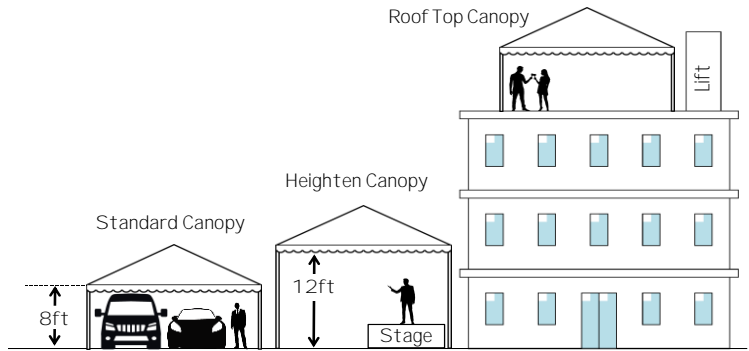

Name : Pyramid Canopy White

Size : 20'x20' / 20'x17' / 20'x12' / 20'x10' / 10'x10'

Standard Canopy: Entrance Standard High 7ft - Max 8ft

Heighten Canopy: Entrance Max 12ft

Power Supply : AC240V 4A for 4 Light 1 Fan

Suitable : Indoor / Outdoor

Extend Rental : Add On 30% for next day Event

Standard Canopy	
Rm 625.00	Pyramid Canopy 20' x 20' with 1 Fan & 4 Light
Rm 625.00	Pyramid Canopy 20' x 17' with 1 Fan & 4 Light
Rm 500.00	Pyramid Canopy 20' x 12' with 1 Fan & 4 Light
Rm 500.00	Pyramid Canopy 20' x 10' with 1 Fan & 4 Light
Rm 438.00	Pyramid Canopy 10' x 10' with 1 Fan & 2 Light