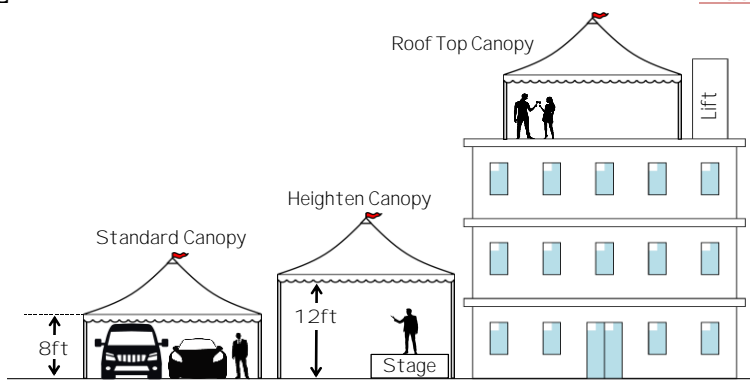

Standard Canopy: Entrance Standard High 7ft - Max 8ft

Heighten Canopy: Entrance Max 12ft

Power Supply : AC240V 4A for 4 Light 1 Fan

Suitable : Indoor / Outdoor

Extend Rental : Add On 30% for next day event