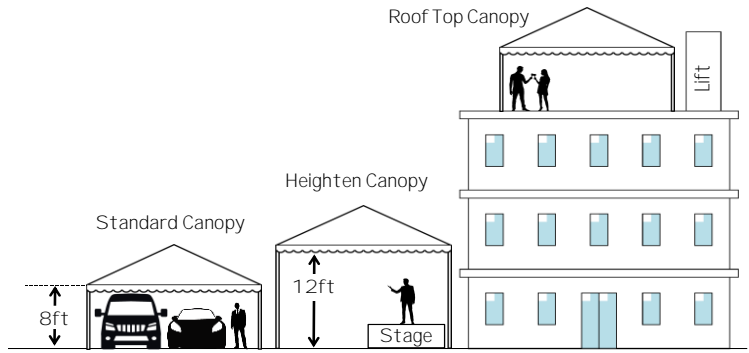

Name : Pyramid Canopy Blue & White

Size : 20'x20' / 20'x17' / 20'x12' / 20'x10' / 10'x10'

Standard Canopy: Entrance Standard High 7ft - Max 8ft

Heighten Canopy: Entrance Max 12ft

Power Supply : AC240V 4A for 4 Light 1 Fan

Suitable : Indoor / Outdoor

Extend Rental : Add On 30% for next day Event

Standard Canopy

- Rm 625.00 Pyramid Canopy 20' x 20' with 1 Fan & 4 Light
- Rm 625.00 Pyramid Canopy 20' x 17' with 1 Fan & 4 Light
- Rm 500.00 Pyramid Canopy 20' x 12' with 1 Fan & 4 Light
- Rm 500.00 Pyramid Canopy 20' x 10' with 1 Fan & 4 Light
- Rm 438.00 Pyramid Canopy 10' x 10' with 1 Fan & 2 Light

Roof Top Canopy

- Rm 1000.00 Roof Top Pyramid Canopy 20' x 20' with 1 Fan & 4 Light
- Rm 1000.00 Roof Top Pyramid Canopy 20' x 17' with 1 Fan & 4 Light
- Rm 900.00 Roof Top Pyramid Canopy 20' x 12' with 1 Fan & 4 Light
- Rm 900.00 Roof Top Pyramid Canopy 20' x 10' with 1 Fan & 4 Light
- Rm 838.00 Roof Top Pyramid Canopy 10' x 10' with 1 Fan & 2 Light

Heighten Canopy

- Rm 1000.00 Heighten Pyramid Canopy 20' x 20' with 1 Fan & 4 Light
- Rm 1000.00 Heighten Pyramid Canopy 20' x 17' with 1 Fan & 4 Light
- Rm 900.00 Heighten Pyramid Canopy 20' x 12' with 1 Fan & 4 Light
- Rm 900.00 Heighten Pyramid Canopy 20' x 10' with 1 Fan & 4 Light
- Rm 838.00 Heighten Pyramid Canopy 10' x 10' with 1 Fan & 2 Light

Roof Top

Standard	Heighten	Add On
Rm 188.00	Rm 313.00	Legging 2 Layer Only
Rm 375.00	Rm 750.00	Legging 5 Layer Only
Rm 313.00	Rm 625.00	Curtain Legging Cream
Rm 375.00	Rm 625.00	Scallop & Legging 20'x20' / 20'x17'
Rm 313.00	Rm 563.00	Scallop & Legging 20'x12' / 20'x10' / 10'x10'
Rm 375.00	Rm 475.00	Full Underlayer White 20'x20' / 20'x17'
Rm 313.00	Rm 438.00	Full Underlayer White 20'x12' / 20'x10'
Rm 250.00	Rm 375.00	Full Underlayer White 10'x10'
Rm 250.00	Rm 375.00	Underlayer 4 pcs
Rm 325.00	Rm 450.00	Underlayer 8 pcs
Rm 25.00	Rm 50.00	Fluorescent Light
Rm 250.00	Rm 375.00	Antique Pendent
Rm 188.00	Rm 313.00	Crystal Pendent