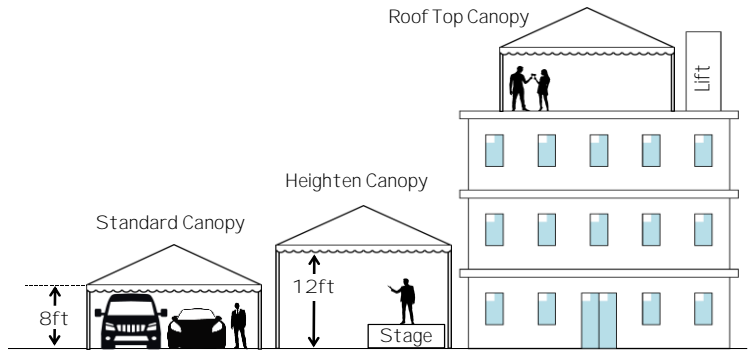

Name : Pyramid Canopy Yellow

Size : 20'x20' / 20'x17' / 20'x12' / 20'x10' / 10'x10'

Standard Canopy: Entrance Standard High 7ft - Max 8ft

Heighten Canopy: Entrance Max 12ft

Power Supply : AC240V 4A for 4 Light 1 Fan

Suitable : Indoor / Outdoor

Extend Rental : Add On 30% for next day Event