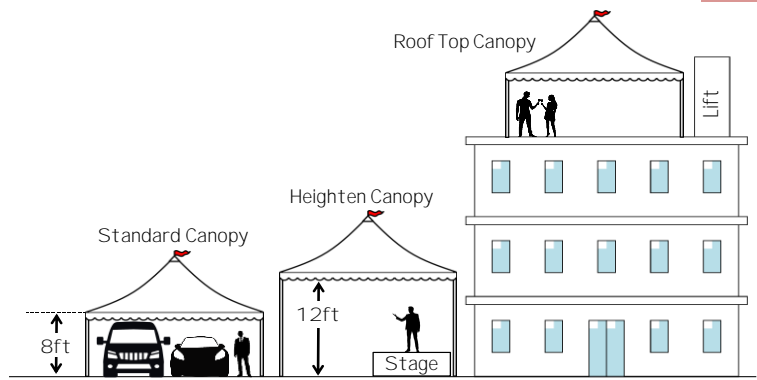

Name : Arabian Canopy Black

Size : 20'x30' / 20'x20' / 20'x10' / 10'x10'

Standard Canopy: Entrance Standard High 7ft - Max 8ft

Heighten Canopy: Entrance Max 12ft

Power Supply : AC240V 4A for 4 Light 1 Fan

Suitable : Indoor / Outdoor

Extend Rental : Add On 30% for next day event

Standard Canopy

- Rm 1500.00 Arabian Canopy 20' x 30' with 1 Fan & 8 Light
- Rm 688.00 Arabian Canopy 20' x 20' with 1 Fan & 4 Light
- Rm 563.00 Arabian Canopy 20' x 10' with 1 Fan & 4 Light
- Rm 500.00 Arabian Canopy 10' x 10' with 1 Fan & 4 Light

Roof Top Canopy

- Rm 2000.00 Roof Top Arabian Canopy 20' x 20' with 1 Fan & 8 Light
- Rm 1063.00 Roof Top Arabian Canopy 20' x 20' with 1 Fan & 4 Light
- Rm 1000.00 Roof Top Arabian Canopy 20' x 10' with 1 Fan & 4 Light
- Rm 875.00 Roof Top Arabian Canopy 10' x 10' with 1 Fan & 2 Light

Heighten Canopy

- Rm 2000.00 Heighten Arabian Canopy 20' x 30' with 1 Fan & 4 Light
- Rm 1063.00 Heighten Arabian Canopy 20' x 20' with 1 Fan & 4 Light
- Rm 1000.00 Heighten Arabian Canopy 20' x 10' with 1 Fan & 4 Light
- Rm 875.00 Heighten Arabian Canopy 10' x 10' with 1 Fan & 2 Light

Roof Top

Standard	Heighten	Add On
Rm 250.00	Rm 375.00	Legging 2 Layer Only 20'x30'
Rm 188.00	Rm 313.00	Legging 2 Layer Only 20'x20' / 20'x10' / 10'x10'
Rm 500.00	Rm 750.00	Legging 5 Layer Only 20'x30'
Rm 376.00	Rm 626.00	Legging 5 Layer Only 20'x20' / 20'x10' / 10'x10'
Rm 500.00	Rm 750.00	Curtain Legging Cream 20'x30'
Rm 376.00	Rm 626.00	Curtain Legging Cream 20'x20' / 20'x10' / 10'x10'
Rm 500.00	Rm 625.00	Scallop & Legging 20'x30'
Rm 375.00	Rm 625.00	Scallop & Legging 20'x20'
Rm 313.00	Rm 563.00	Scallop & Legging 20'x10' / 10'x10'
Rm 750.00	Rm 875.00	Full Underlayer White 20'x30'
Rm 375.00	Rm 475.00	Full Underlayer White 20'x20'
Rm 313.00	Rm 438.00	Full Underlayer White 20'x10'
Rm 250.00	Rm 375.00	Full Underlayer White 10'x10'
Rm 500.00	Rm 688.00	Underlayer 6 pcs 20'x30'
Rm 250.00	Rm 375.00	Underlayer 4 pcs 20'x20' / 20'x10' / 10'x10'
Rm 650.00	Rm 838.00	Underlayer 12 pcs 20'x30'
Rm 325.00	Rm 450.00	Underlayer 8 pcs 20'x20' / 20'x10' / 10'x10'
Rm 25.00	Rm 50.00	Fluorescent Light
Rm 250.00	Rm 375.00	Antique Pendant
Rm 188.00	Rm 313.00	Crystal Pendant