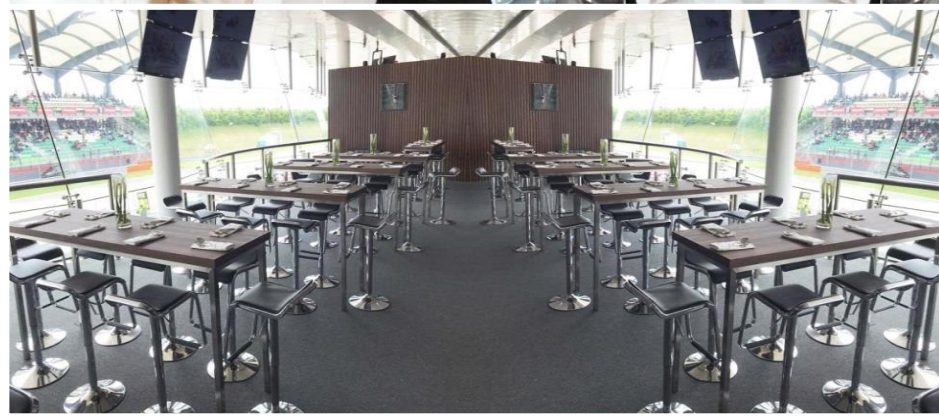

Name : Lem Bar Stool

Color : Black

Stock : 300 Units

Color : White

Stock : 300 Units

Material : Leather Seat & Chrome Leg

Dimensions : W460mm x L360mm

H890mm x MSH790mm

LSH490mm

Suitable : In / Outdoor

Seat Code : LBSL-ST-BK / LBSL-ST-WH

STD : TB2-BK#300 / TB2-WH#300

Leg Code : LBSL-FM-SV

STD : TB2#300

Extend Rental : Top Up RM 10% for next day event