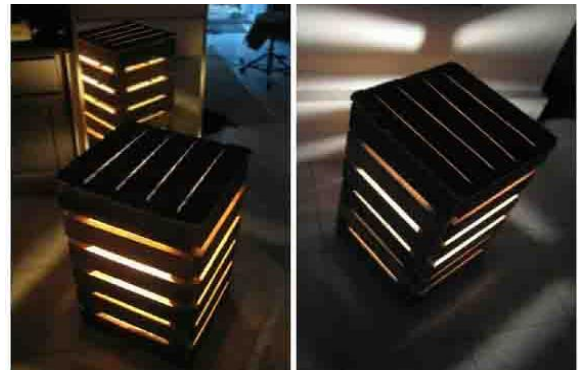

**WOODEN PALLET STOOL 16"X 16"**  
**WOODEN PALLET SQUARE TABLE 29"X 29"**

Wooden Pallet Square Table 29"x 29"

Wooden Pallet Stool Only  
 Rm **68.80**  
 Per Units

Wooden Pallet Table Only  
 Rm **143.80**  
 Per Units