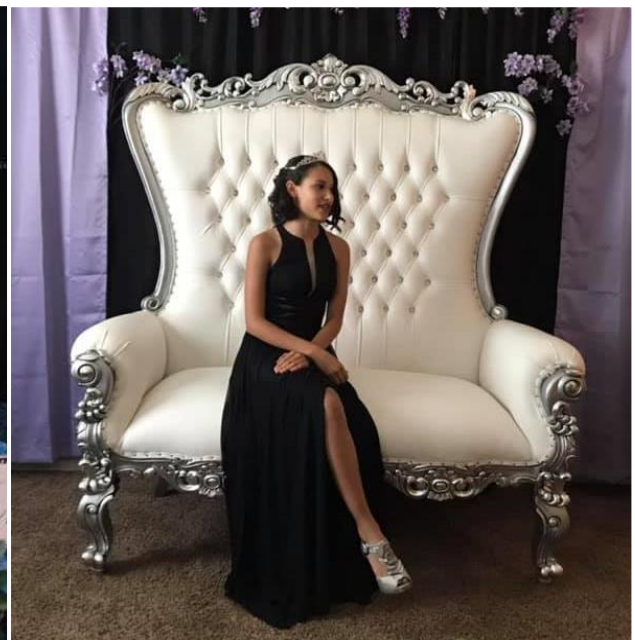

Name : King Throne Double Seated KAD1

Color : Silver Or Gold + White

Store : Gold 1 units

Silver 1 units

Material : Leather + Wooden Frame

Dimensions : L780mm x W1650mm

x SH430mm x H1800mm

Suitable : Indoor Only

Code : KTDCF-KAD1A-GD

KTDCF-KAD1A-SV

STD : TB30#0 *20211224S01

Extend Rental : Top Up RM 10% for next day event