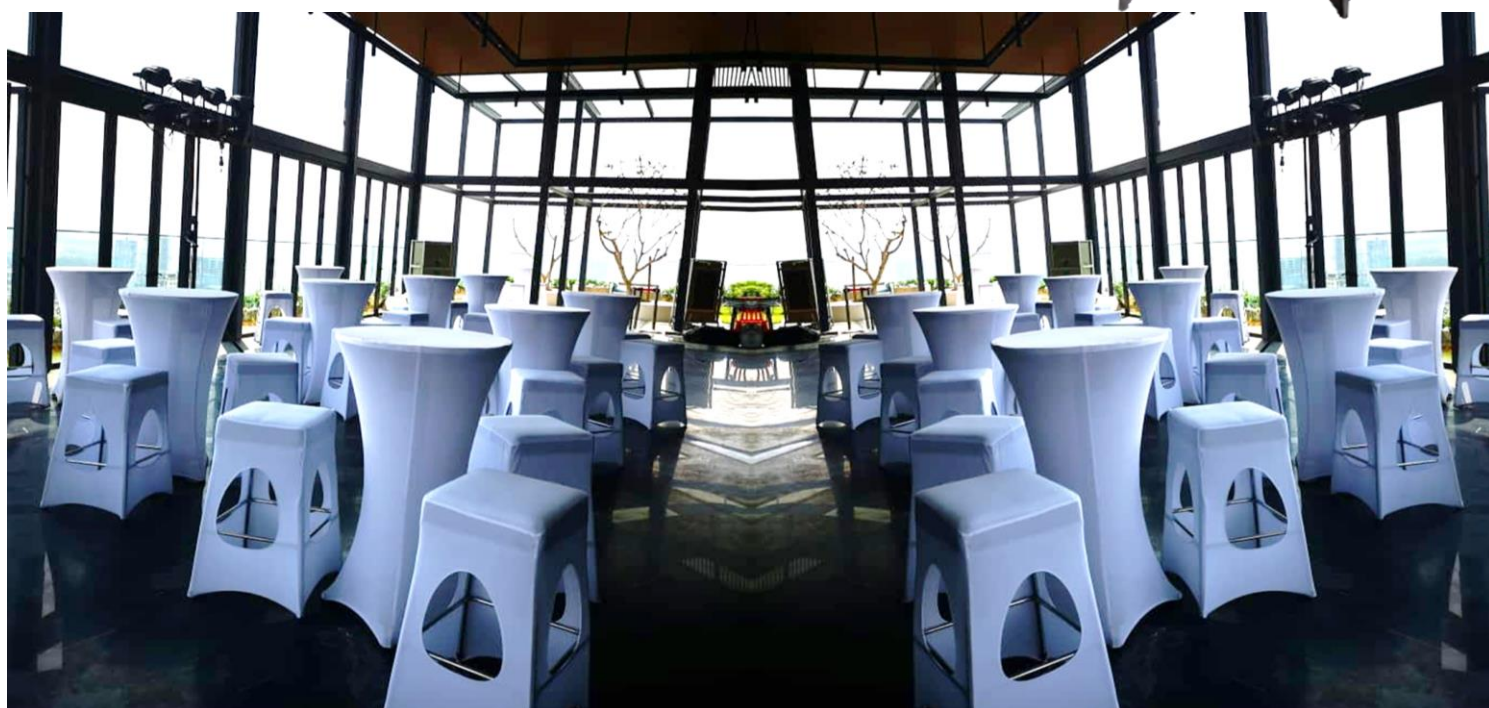

THE BEST STRUCTURE INDUSTRIAL SDN BHD (802457-K)

No.1, Jalan Suria Park 1, Suria Park Kawasan Perindustrian Kg. Baru Balakong, 43300 Seri Kembangan, Selangor Darul Ehsan, Malaysia

www.thebest.com.my | sales@thebest.com.my | H/P: 017-7334088 / 017-7374088 / 017-3732088 | Tel: 03-8962 2822 | Fax: 03-8962 2832

WhatsApp