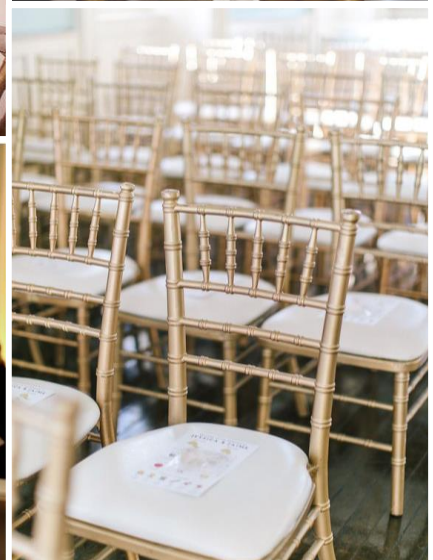

THE BEST STRUCTURE INDUSTRIAL SDN BHD (802457-K)

No.1, Jalan Suria Park 1, Suria Park Kawasan Perindustrian Kg. Baru Balakong, 43300 Seri Kembangan, Selangor Darul Ehsan, Malaysia

www.thebest.com.my | sales@thebest.com.my | H/P: 017-7334088 / 017-7374088 / 017-3732088 | Tel: 03-8962 2822 | Fax: 03-8962 2832

WhatsApp

Copyright © 2021 By THE BEST STRUCTURE INDUSTRIAL SDN BHD & THE BEST RENTAL SERVICE All right reserved.
No part of this book may be reproduced or used in any manner without written permission of the copyright owner except for the use of quotations in a book review.
All photo in this catalogues is for illustration purpose only. All items or Prices shall be change without prior notice.