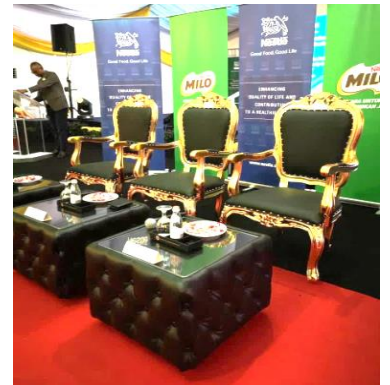

Rm **400.00**
Per Units

Name : Royal Arm Chair - RA1
Color : Black
Stock : 30 units
Material : Leather & Wooden
Dimensions : L 533 mm x W 609 mm
H 1143 mm x SH 368 mm
Suitable : Indoor
Main Code : Gold_RAC-T2-FM-GD
Cover Code :
STD : TB2#30 *200930S01

(Extend Rental : Top Up RM 10% for next day event)

Rm **400.00**
Per Units

Store : 2 Units

Code : RAC-YW-SET

STD : TB2#30 *200930S01

Rm **400.00**
Per Units

Store : 2 Units

Code : RAC-RBL-SET

STD : TB2#30 *200930S01

Rm **400.00**
Per Units

Store : 2 Units

Code : RAC-YW-SET

STD : TB2#30 *200930S01

Rm **400.00**
Per Units

Store : 2 Units

Code : RAC-RD-SET

STD : TB2#30 *200930S01

(Extend Rental : Top Up RM 10% for next day event)

THE BEST STRUCTURE INDUSTRIAL SDN BHD (802457-K)

No.1, Jalan Suria Park 1, Suria Park Kawasan Perindustrian Kg. Baru Balakong, 43300 Seri Kembangan, Selangor Darul Ehsan, Malaysia

www.thebest.com.my | sales@thebest.com.my | H/P: 017-7334088 / 017-7374088 / 017-3732088 | Tel: 03-8962 2822 | Fax: 03-8962 2832

WhatsApp