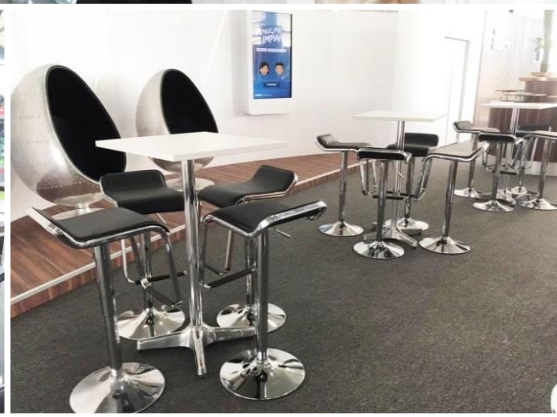

Name : Lem Bar Stool

Color : Black

Stock : 300 Units

Color : White

Stock : 300 Units

Material : Leather Seat & Chrome Leg

Dimensions : W460mm x L360mm

H890mm x MSH790mm

LSH490mm

Suitable : In / Outdoor

Seat Code : LBSL-ST-BK / LBSL-ST-WH

STD : TB2-BK#300 / TB2-WH#300

Leg Code : LBSL-FM-SV

STD : TB2#300

Extend Rental : Top Up RM 10% for next day event