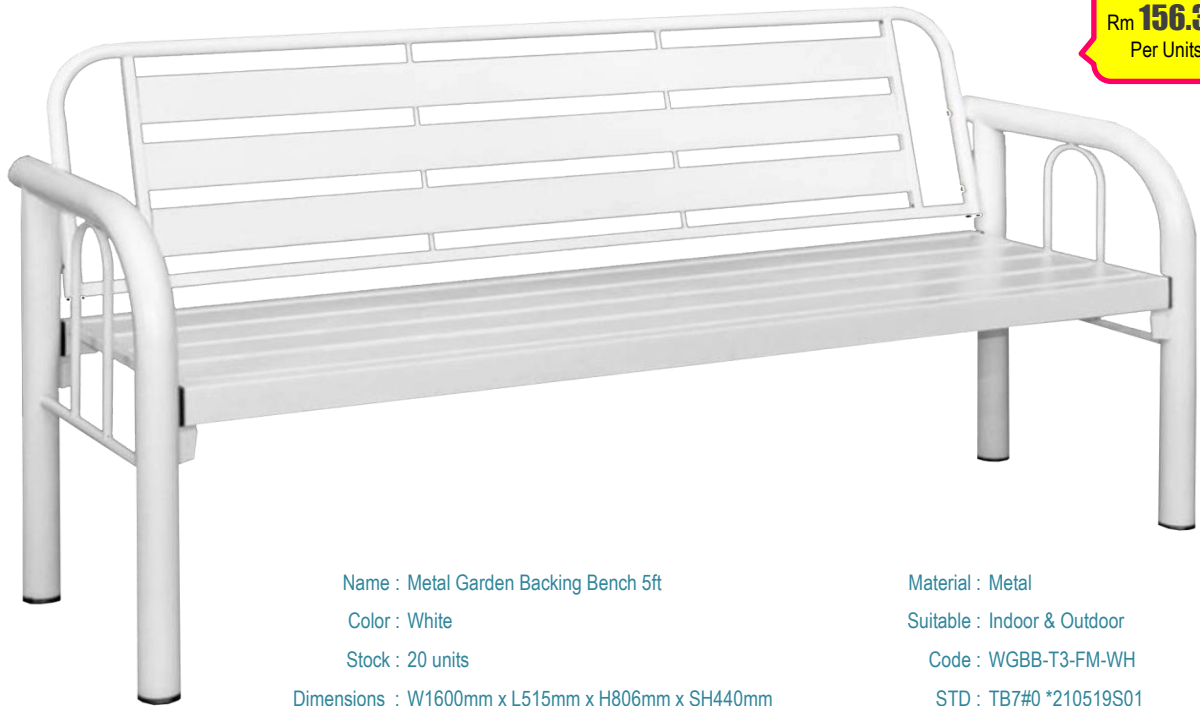

Rm **156.30**
Per Units