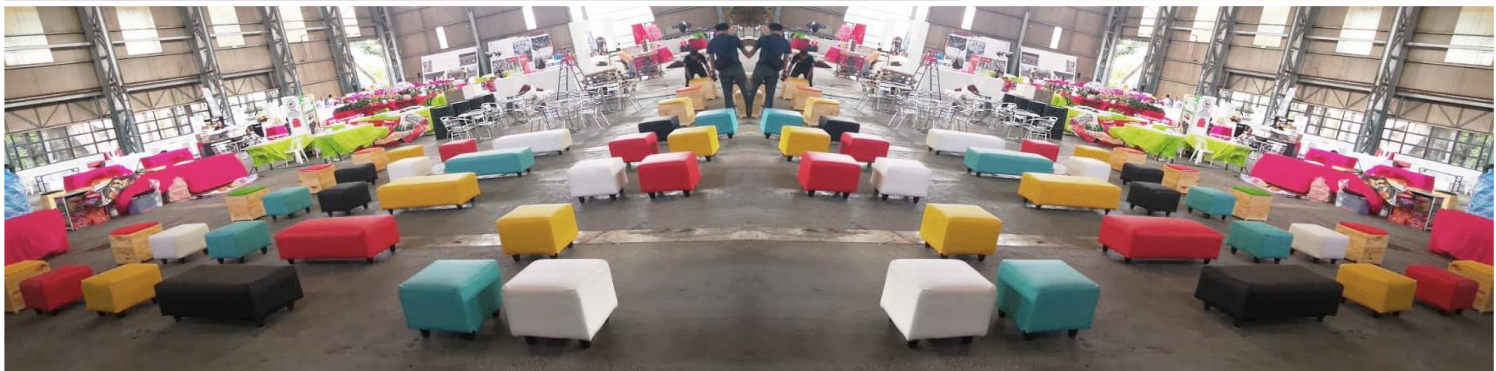

THE BEST STRUCTURE INDUSTRIAL SDN BHD (802457-K)

No.1, Jalan Suria Park 1, Suria Park Kawasan Perindustrian Kg. Baru Balakong, 43300 Seri Kembangan, Selangor Darul Ehsan, Malaysia

www.thebest.com.my | sales@thebest.com.my | H/P: 017-7334088 / 017-7374088 / 017-3732088 | Tel: 03-8962 2822 | Fax: 03-8962 2832