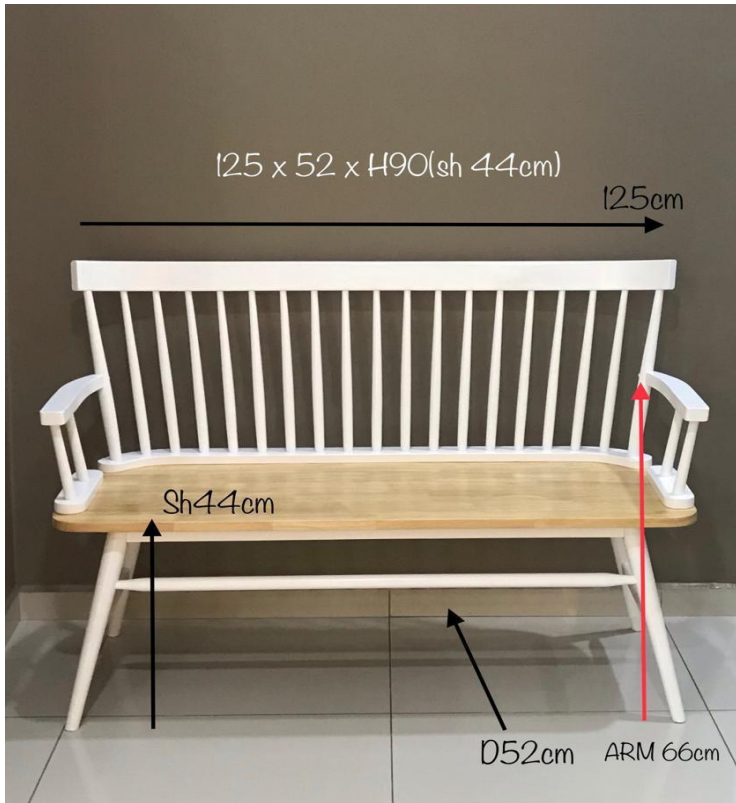

THE BEST STRUCTURE INDUSTRIAL SDN BHD (802457-K)

No.1, Jalan Suria Park 1, Suria Park Kawasan Perindustrian Kg. Baru Balakong, 43300 Seri Kembangan, Selangor Darul Ehsan, Malaysia

www.thebest.com.my | sales@thebest.com.my | H/P: 017-7334088 / 017-7374088 / 017-3732088 | Tel: 03-8962 2822 | Fax: 03-8962 2832

WhatsApp