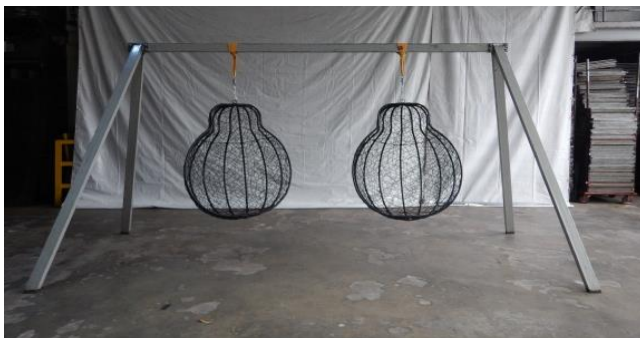

Stand Code : DSF-16x6x8-GZ

STD : TB2#8\*201002S01

Extend Rental : Top Up RM 10% for next day event

Nest Swing Chair - Double

**THE BEST STRUCTURE INDUSTRIAL SDN BHD** (802457-K)

No.1, Jalan Suria Park 1, Suria Park Kawasan Perindustrian Kg. Baru Balakong, 43300 Seri Kembangan, Selangor Darul Ehsan, Malaysia