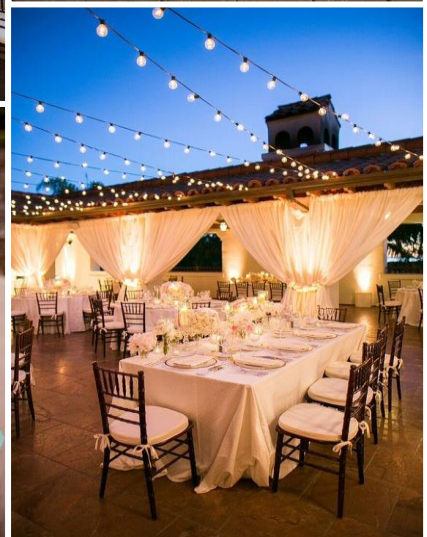

THE BEST STRUCTURE INDUSTRIAL SDN BHD (802457-K)

No.1, Jalan Suria Park 1, Suria Park Kawasan Perindustrian Kg. Baru Balakong, 43300 Seri Kembangan, Selangor Darul Ehsan, Malaysia

www.thebest.com.my | sales@thebest.com.my | H/P: 017-7334088 / 017-7374088 / 017-3732088 | Tel: 03-8962 2822 | Fax: 03-8962 2832

WhatsApp