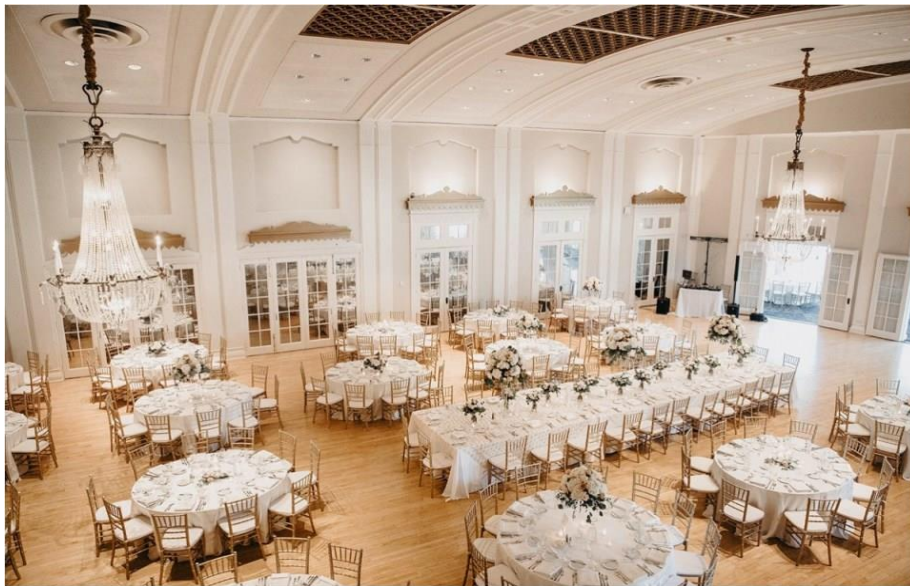

THE BEST STRUCTURE INDUSTRIAL SDN BHD (802457-K)

No.1, Jalan Suria Park 1, Suria Park Kawasan Perindustrian Kg. Baru Balakong, 43300 Seri Kembangan, Selangor Darul Ehsan, Malaysia

www.thebest.com.my | sales@thebest.com.my | H/P: 017-7334088 / 017-7374088 / 017-3732088 | Tel: 03-8962 2822 | Fax: 03-8962 2832

Copyright © 2021 By THE BEST STRUCTURE INDUSTRIAL SDN BHD & THE BEST RENTAL SERVICE All right reserved.

No part of this book may be reproduced or used in any manner without written permission of the copyright owner except for the use of quotations in a book review.

All photo in this catalogues is for illustration purpose only. All items or Prices shall be change without prior notice.

Price Catalogue 5E - Sofa & Chair 54 - S01   Update : 27-08-22

Pg : 152 - 35