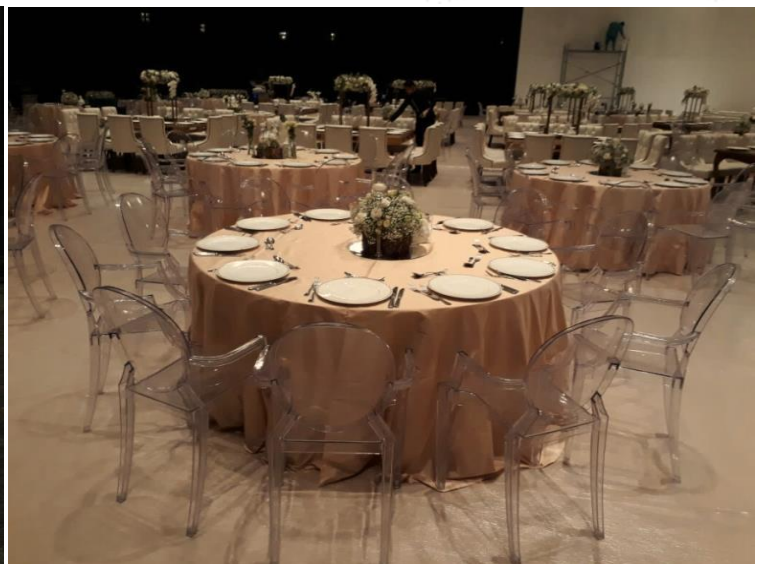

THE BEST STRUCTURE INDUSTRIAL SDN BHD (802457-K)

No.1, Jalan Suria Park 1, Suria Park Kawasan Perindustrian Kg. Baru Balakong, 43300 Seri Kembangan, Selangor Darul Ehsan, Malaysia

www.thebest.com.my | sales@thebest.com.my | H/P: 017-7334088 / 017-7374088 / 017-3732088 | Tel: 03-8962 2822 | Fax: 03-8962 2832

WhatsApp