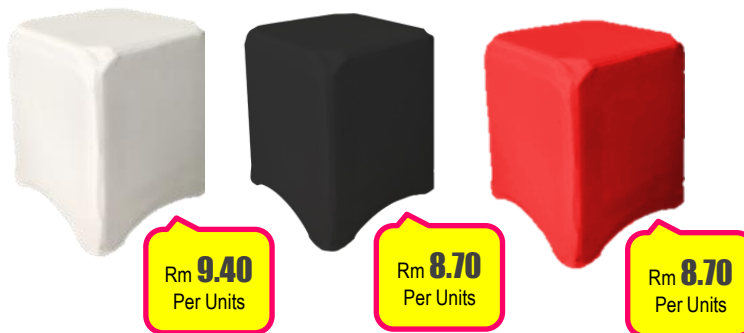

PLASTIC STOOL WITH FITTED COVER

Name : Plastic Stool with Fitted Cover
Color: White Stock : 200 Units
Black Stock : 200 Units
Material : Fitted Cloth Suitable : Indoor
Code : PS-FC-WH / PS-FC-BK
STD : TB3-WH#200 / TB7-BK#0 *200913S01
Fitted Chair Cover Only : White - RM 7.00
Fitted Chair Cover Only : Black / Red - RM 6.25