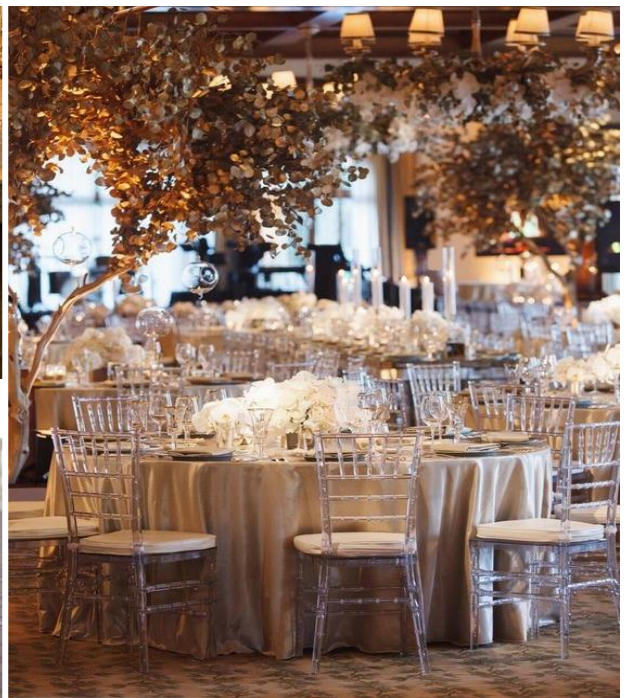

THE BEST STRUCTURE INDUSTRIAL SDN BHD (802457-K)

No.1, Jalan Suria Park 1, Suria Park Kawasan Perindustrian Kg. Baru Balakong, 43300 Seri Kembangan, Selangor Darul Ehsan, Malaysia

www.thebest.com.my | sales@thebest.com.my | H/P: 017-7334088 / 017-7374088 / 017-372088 | Tel: 03-8962 2822 | Fax: 03-8962 2832

Copyright © 2021 By THE BEST STRUCTURE INDUSTRIAL SDN BHD & THE BEST RENTAL SERVICE All right reserved.

No part of this book may be reproduced or used in any manner without written permission of the copyright owner except for the use of quotations in a book review.

All photo in this catalogues is for illustration purpose only. All items or Prices shall be change without prior notice.