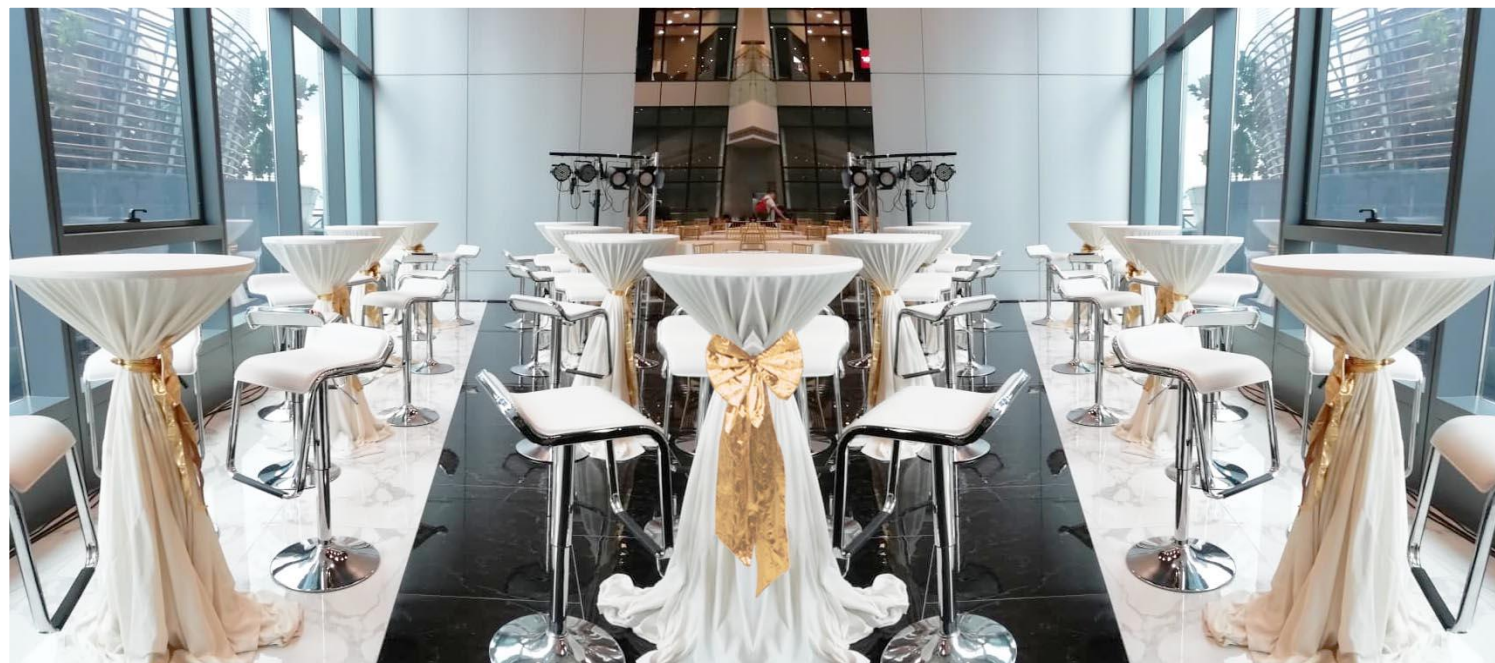

Name : Lem Bar Stool

Color : Black

Stock : 300 Units

Color : White

Stock : 300 Units

Material : Leather Seat & Chrome Leg

Dimensions : W460mm x L360mm

H890mm x MSH790mm

LSH490mm

Suitable : In / Outdoor

Seat Code : LBSL-ST-BK / LBSL-ST-WH

STD : TB2-BK#300 / TB2-WH#300

Leg Code : LBSL-FM-SV

STD : TB2#300

Extend Rental : Top Up RM 10% for next day event