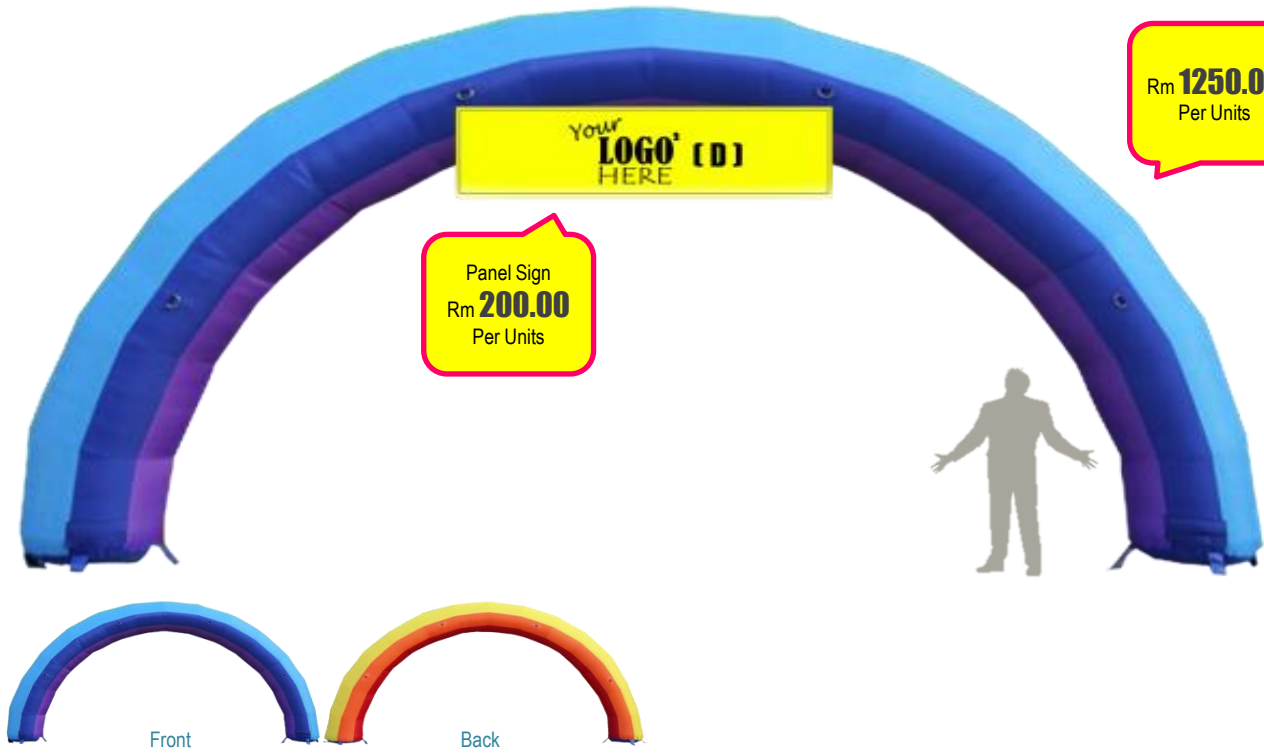

RAINBOW SEMI ROUND INFLATABLE ARCH W30

[Index](#)

Rainbow Semi Round Inflatable Arch W30

Name : Rainbow Semi Round Inflatable Arch W30
Color : Rainbow
Stock : 1 Units
Material : PVC Fabric

Dimensions : H 15ft x W 30ft
Suitable : Indoor & Outdoor
Power Supply : AC 240V 13A

Code Body : IFRH-SRW30-RBW
STD : OS7#2-20210522#S01
Canvas Logo : Inkjet Printing Banner 8ft x 3ft
Extend Rental : 20% Discount for next day event