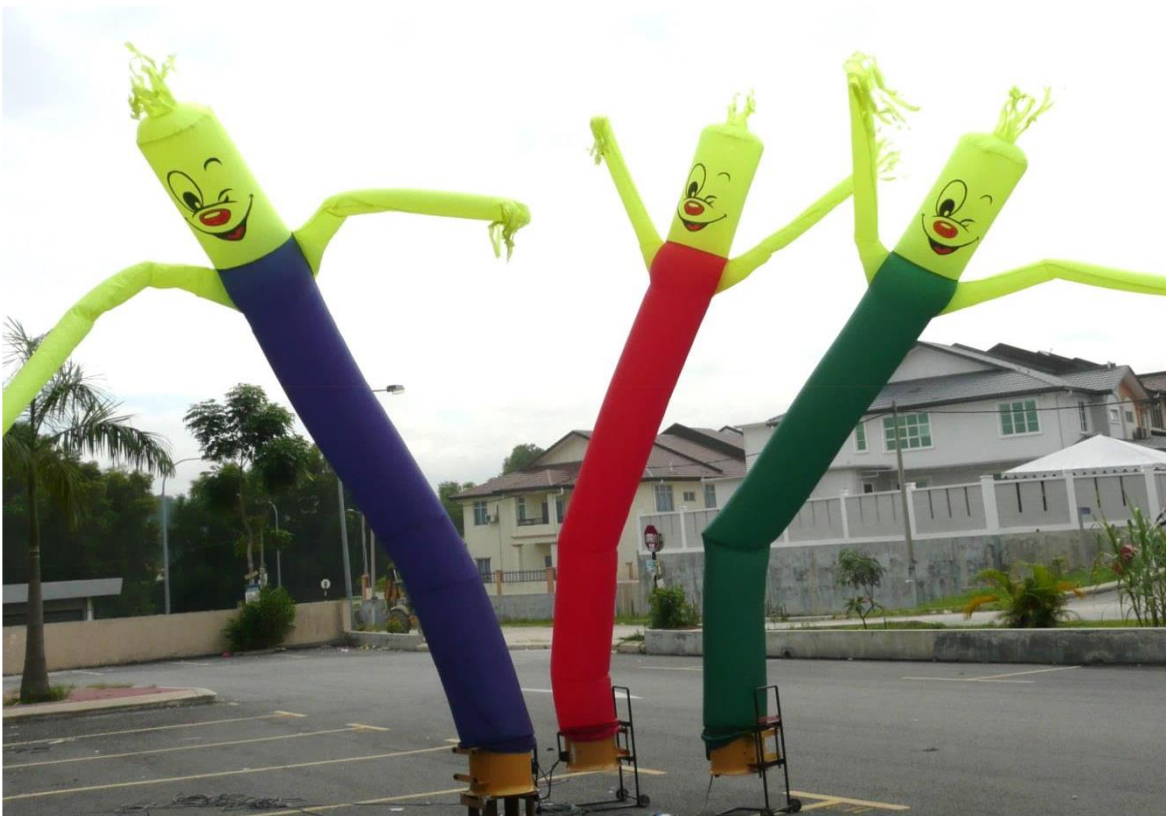

Extend Rental :
50% Discount for next day event

Name : Sky Doll Dancer
Dimensions : H 15ft x DM 2ft

Material : Cloth Fabric
Code : Machine - SD-T1

Plain Light : White Blub 150W
Power Supply : AC 240V 6A

STD : TB2#UP-20210522#S01
Suitable : Indoor & Outdoor (Not in the rain)