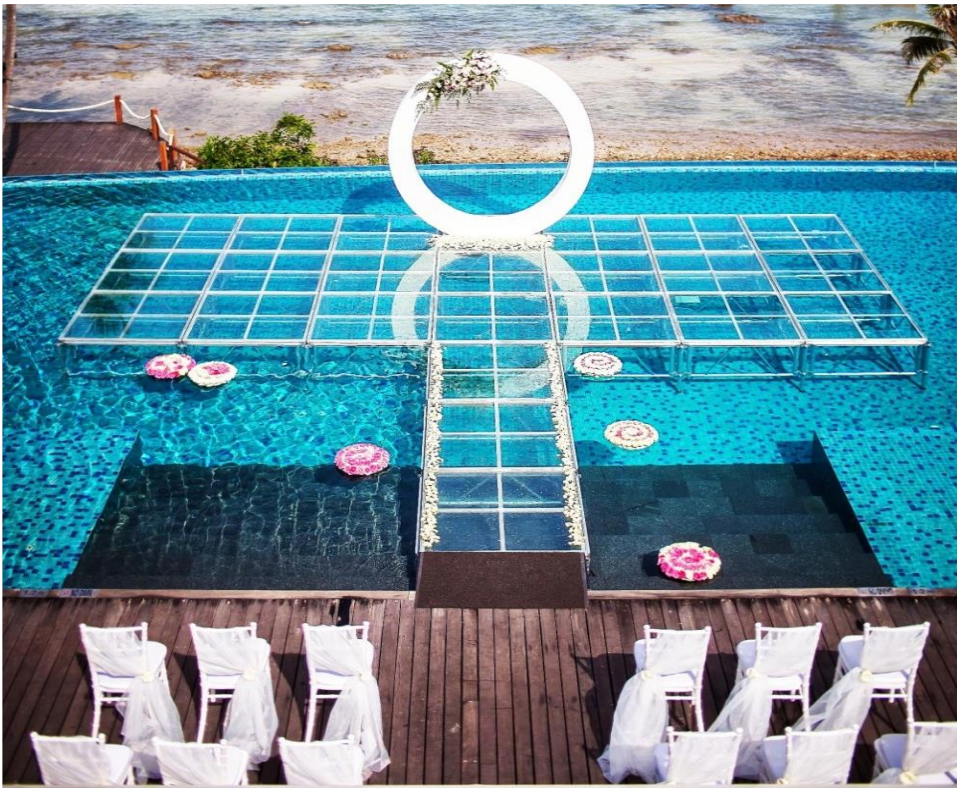

Price Depends On Size,
Contact Us for Price.

Name : Transparent Stage
Dimensions : High - 4" / 2ft / 3ft / 4ft / 5ft / 5ft6"
Frame - 4ft x 8ft / 4ft x 4ft
Material : Gav Steel + Acrylic
Suitable : Indoor & Outdoor
Code : FD-410
STD : TB7-44#50 / 48#100 -20210522#S01