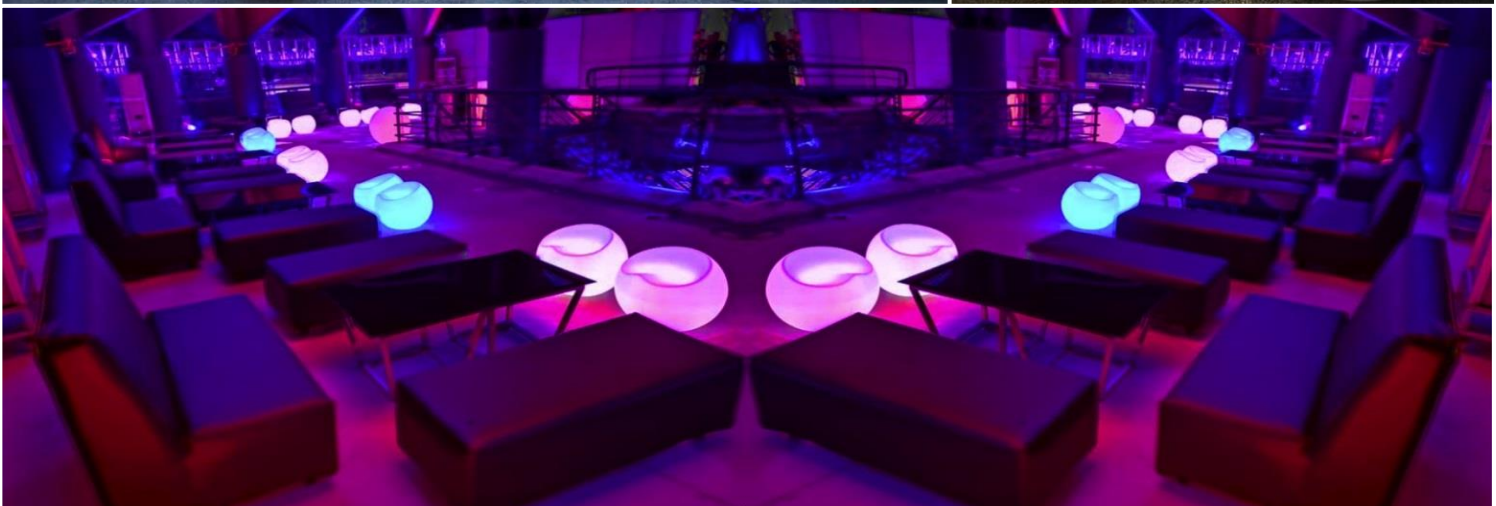

THE BEST STRUCTURE INDUSTRIAL SDN BHD (802457-K)

No.1, Jalan Suria Park 1, Suria Park Kawasan Perindustrian Kg. Baru Balakong, 43300 Seri Kembangan, Selangor Darul Ehsan, Malaysia

www.thebest.com.my | sales@thebest.com.my | H/P: 017-7334088 / 017-7374088 / 017-3732088 | Tel: 03-8962 2822 | Fax: 03-8962 2832

WhatsApp