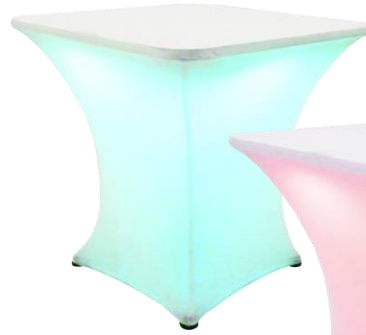

Rm **250.00**
Per Units

Name : LED Square Coffee Table 2x2
Skin Color : White
Stock : 110 units
Material : Aluminium , LED & Fitted Cover

Colour Light : Multi Colour (R2 Remote)
Power Supply : Light Battery Operated 8hr +-
Dimensions : W600mm x L600mm x H700mm
Suitable : Indoor
Extend Rental : 50% Discount for next day event

Code : Board - LED-BD-RT1
STD : TB2-110*20210528#S01
LOGO : Die Cut PVC Sticker or
Transparent Sticker
(Sticker Price Refer Sticker Page)

THE BEST STRUCTURE INDUSTRIAL SDN BHD (802457-K)

No.1, Jalan Suria Park 1, Suria Park Kawasan Perindustrian Kg. Baru Balakong, 43300 Seri Kembangan, Selangor Darul Ehsan, Malaysia

www.thebest.com.my | sales@thebest.com.my | H/P: 017-7334088 / 017-7374088 / 017-3732088 | Tel: 03-8962 2822 | Fax: 03-8962 2832

WhatsApp