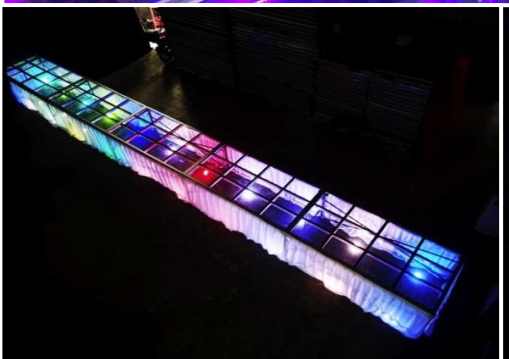

TRANSPARENT STAGE WITH LED

Index

Transparent Stage With LED

* Price Depends On Size, Please Contact Us for Price.

Name : Transparent Stage With LED
 Dimensions : High - 4" / 2ft / 3ft / 4ft / 5ft / 5ft6"
 Frame - 4ft x 8ft / 4ft x 4ft
 Material : Gav Steel + Acrylic
 LED Light : Multi Colour
 Suitable : Indoor & Outdoor
 Code : FD-410
 STD : TB7-44#50 / 48#100 -20210522#S01