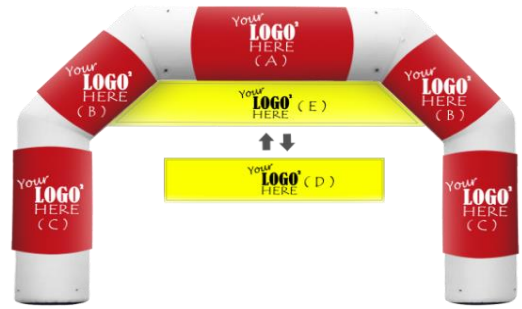

www.thebest.com.my | sales@thebest.com.my | H/P: 017-7334088 / 017-7374088 / 017-3732088 | Tel: 03-8962 2822 | Fax: 03-8962 2832

WhatsApp

Inkjet Printing Canvas Logo (1 side)

- (A) Sizes : Max W10' x 11' = RM687.50
- (B) Sizes : Max W8' x 11' = RM550.00
- (C) Sizes : Max W10' x 11' = RM687.50
- (D) Sizes : Max W16' x 3' = RM400.00
- (E) Sizes : Max W22' x 3' = RM550.00