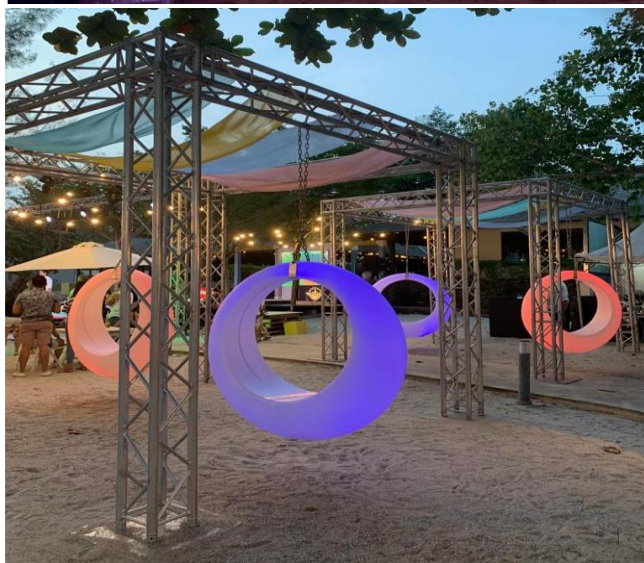

THE BEST STRUCTURE INDUSTRIAL SDN BHD (802457-K)

No.1, Jalan Suria Park 1, Suria Park Kawasan Perindustrian Kg. Baru Balakong, 43300 Seri Kembangan, Selangor Darul Ehsan, Malaysia

www.thebest.com.my | sales@thebest.com.my | H/P: 017-7334088 / 017-7374088 / 017-372088 | Tel: 03-8962 2822 | Fax: 03-8962 2832

WhatsApp