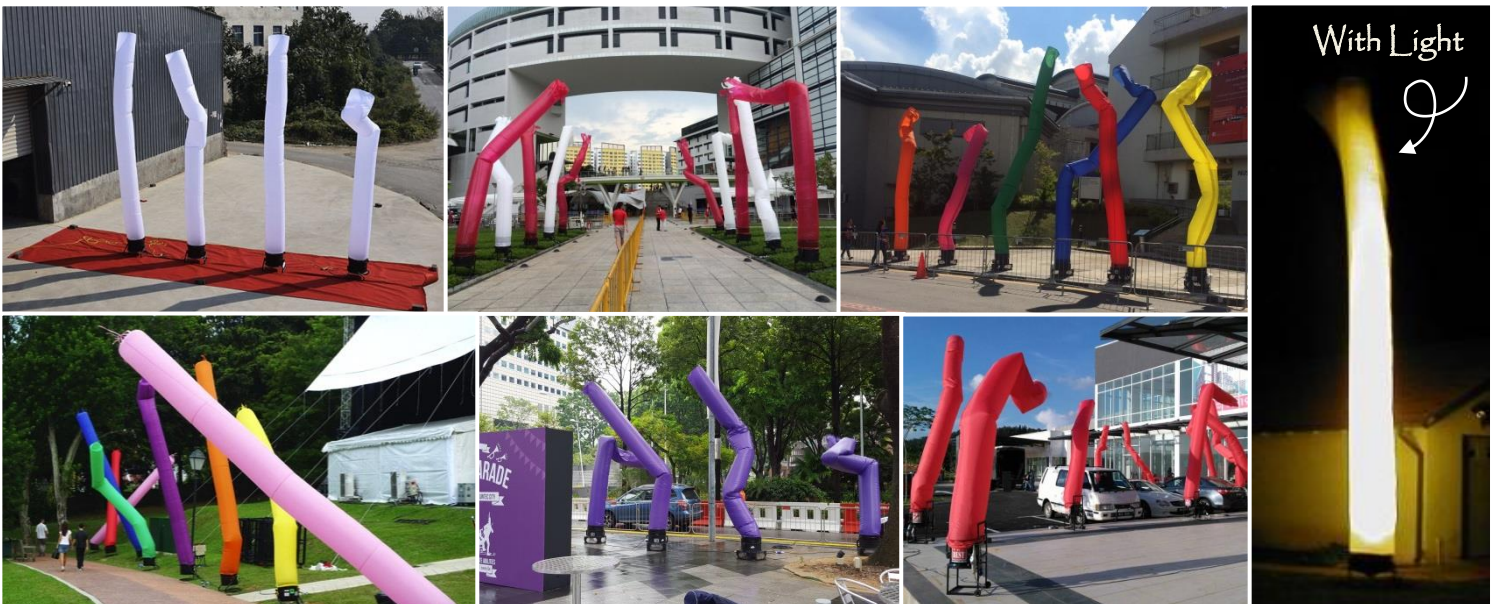

THE BEST STRUCTURE INDUSTRIAL SDN BHD (802457-K)

No.1, Jalan Suria Park 1, Suria Park Kawasan Perindustrian Kg. Baru Balakong, 43300 Seri Kembangan, Selangor Darul Ehsan, Malaysia

www.thebest.com.my | sales@thebest.com.my | H/P: 017-7334088 / 017-7374088 / 017-3732088 | Tel: 03-8962 2822 | Fax: 03-8962 2832

WhatsApp