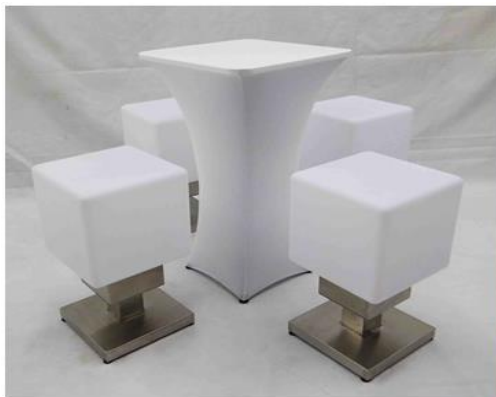

THE BEST STRUCTURE INDUSTRIAL SDN BHD (802457-K)

No.1, Jalan Suria Park 1, Suria Park Kawasan Perindustrian Kg. Baru Balakong, 43300 Seri Kembangan, Selangor Darul Ehsan, Malaysia

www.thebest.com.my | sales@thebest.com.my | H/P: 017-7334088 / 017-7374088 / 017-3732088 | Tel: 03-8962 2822 | Fax: 03-8962 2832

WhatsApp