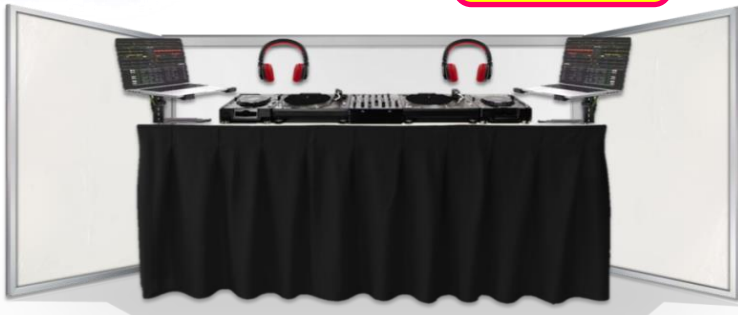

(Special Function)
Music Beat LED Controller,
LED Light Dance with Music .

Console Only
 Rm **781.30**
 Per Units

LED DJ Console Z1

DJ
 LOGO HERE

Front View

PVC Clear Sticker
 Rm **12.50** Per Sqft

Back View