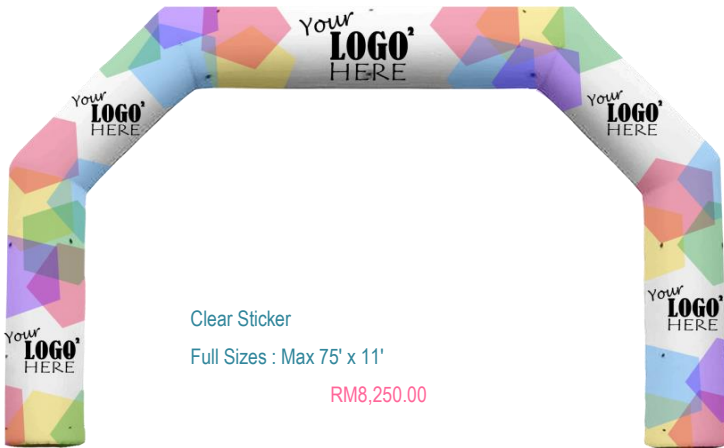

www.thebest.com.my | sales@thebest.com.my | H/P: 017-7334088 / 017-7374088 / 017-3732088 | Tel: 03-8962 2822 | Fax: 03-8962 2832

WhatsApp

Inkjet Printing Canvas Logo (1 side)

- (A) Sizes : Max W10' x 11' = RM687.50
- (B) Sizes : Max W8' x 11' = RM550.00
- (C) Sizes : Max W10' x 11' = RM687.50
- (D) Sizes : Max W16' x 3' = RM400.00
- (E) Sizes : Max W22' x 3' = RM550.00

Inkjet Printing Canvas Logo (1 Side)

- (A) Sizes : Max W8' x 11' = RM550.00
- (B) Sizes : Max W4' x 11' = RM275.00
- (C) Sizes : Max W8' x 11' = RM550.00
- (D) Sizes : Max W8' x 3' = RM200.00
- (E) Sizes : Max W14' x 3' = RM350.00

Clear Sticker

Full Sizes : Max 75' x 11'
RM8,250.00

Clear Sticker

Full Sizes : Max 44' x 11'
RM4,840.00

SEMI INFLATABLE ARCH + PRINTING LOGO

Clear Sticker

Full Sizes : Max 60' x 11'
RM6,600.00

Inkjet Printing Canvas Logo