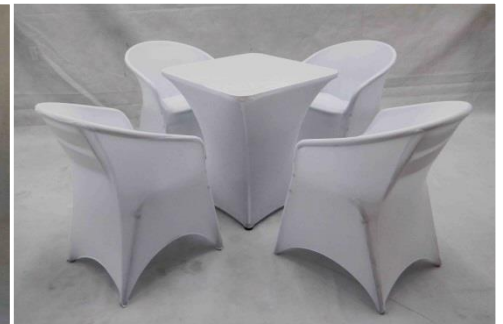

Name : LED Square Coffee Table 2x2
Skin Color : White
Stock : 110 units
Material : Aluminium , LED & Fitted Cover

Colour Light : Multi Colour (R2 Remote)
Power Supply : Light Battery Operated 8hr +-
Dimensions : W600mm x L600mm x H700mm
Suitable : Indoor
Extend Rental : 50% Discount for next day event

Code : Board - LED-BD-RT1
STD : TB2-110*20210528#S01
LOGO : Die Cut PVC Sticker or
Transparent Sticker
(Sticker Price Refer Sticker Page)