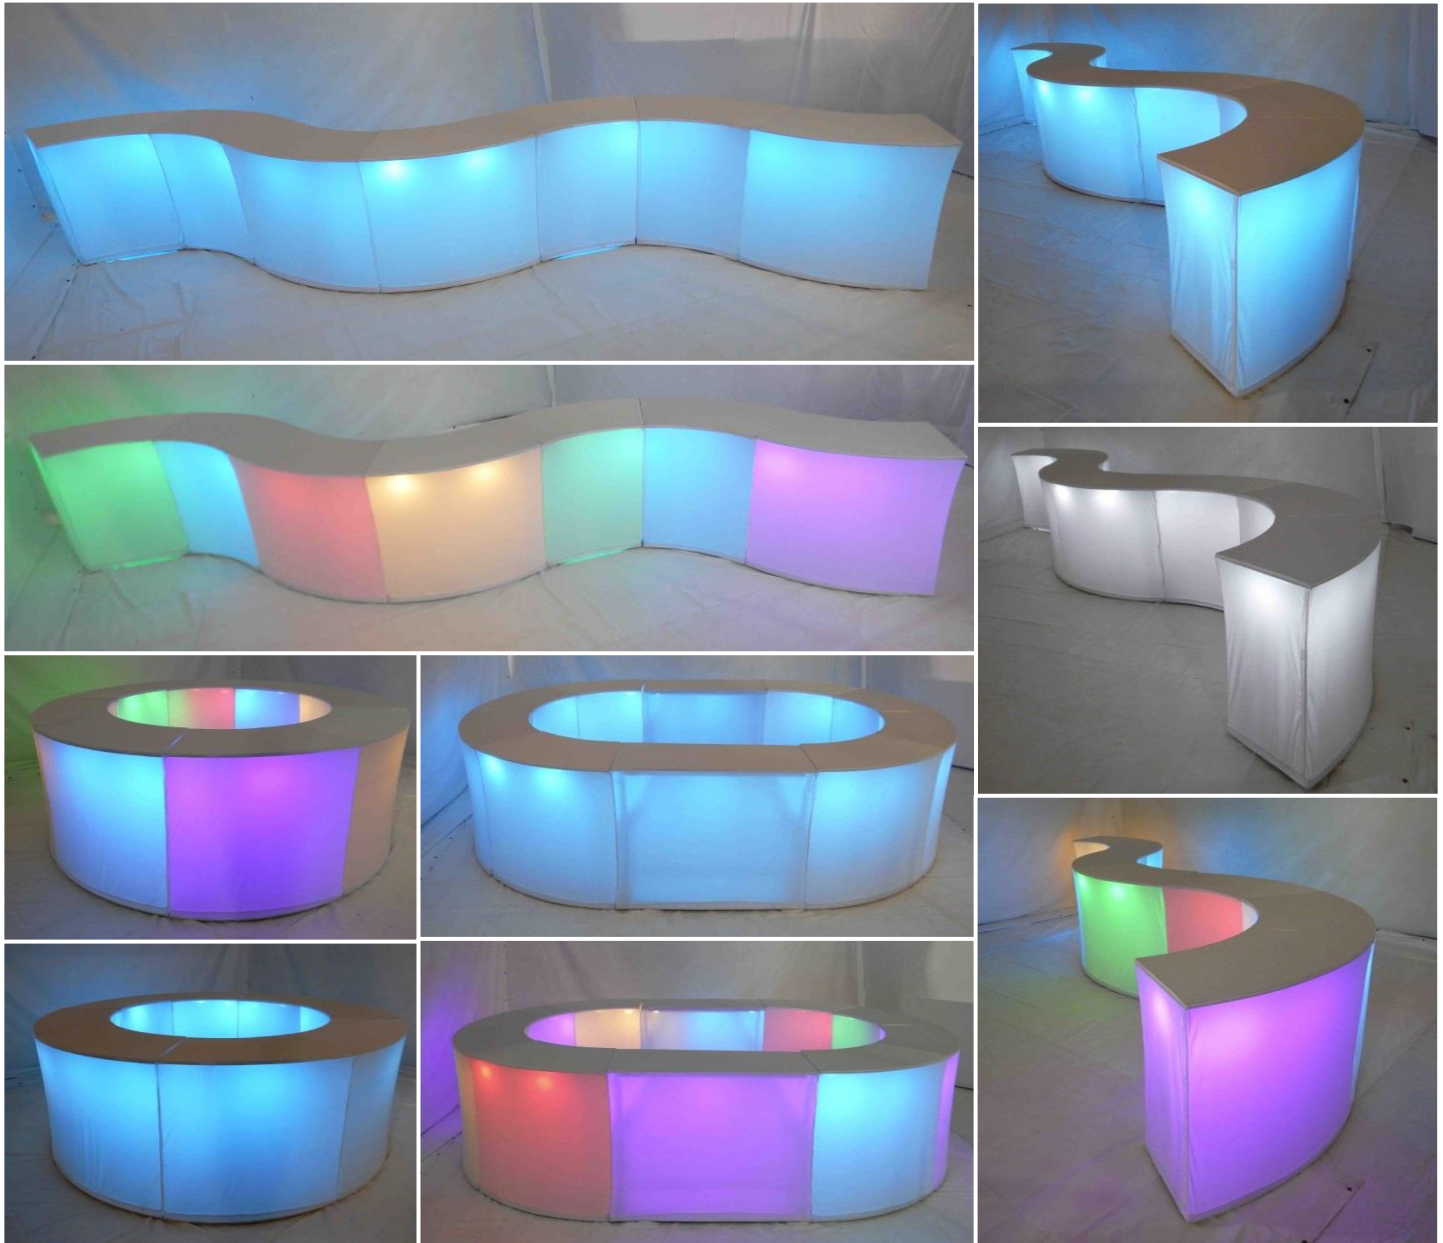

Name : LED High Bar Quarter Round
Banquet Table 2x5 Fitted
Skin Color : White   Stock : 16 units
Material : LED + Cloth Fabric + Steel Leg
Colour Light : Multi Colour (R2 Remote)
Power Supply : Light Battery Operated 8hr +-
Dimensions : H44" x L2' x W5'
Suitable : Indoor
Code : Board - LED-BD-130R
STD : TB2-16*20210528#S01

Extend Rental : 50% Discount for next day event

LED High Bar Quarter Round Banquet Table 2x5 Fitted