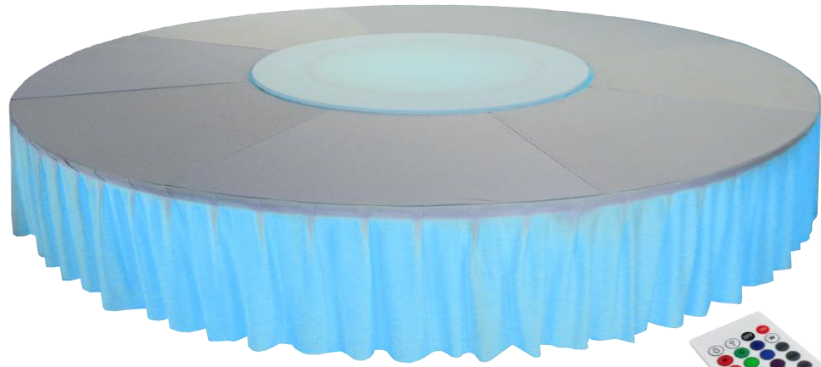

Rm **1562.50**
Per Units

Name : LED Round Table 11 ft Skirting Cover
Skin Color : White
Stock : 4 units
Material : PE
Suitable : Indoor / Outdoor
Colour Light : Multi Colour with R4 + R5 Remote
Power Supply : Light Battery Operated 8hr +-
Or AC 240V 3A (For Long Time Operated)
Dimensions : Ø 3350mm x H740mm
Code : LED-BP-610 + LED-BP-130R
STD : TB2-106*20210528#S01
LOGO : Die Cut PVC Sticker or
Transparent Sticker
(Sticker Price Refer Sticker Page)

Extend Rental : Top Up RM 50% for next day event