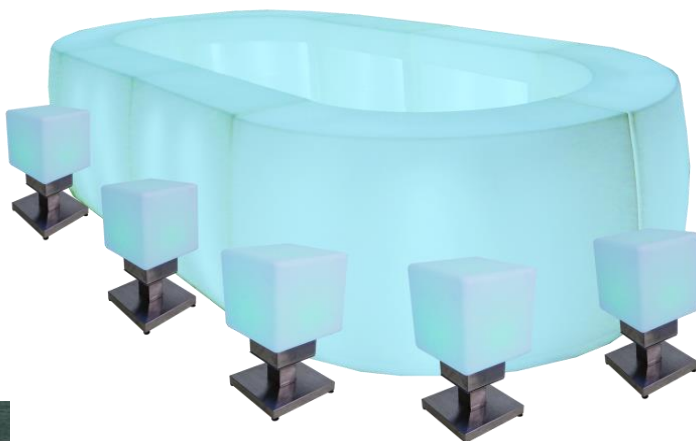

THE BEST STRUCTURE INDUSTRIAL SDN BHD (802457-K)

No.1, Jalan Suria Park 1, Suria Park Kawasan Perindustrian Kg. Baru Balakong, 43300 Seri Kembangan, Selangor Darul Ehsan, Malaysia

www.thebest.com.my | sales@thebest.com.my | H/P: 017-7334088 / 017-7374088 / 017-3732088 | Tel: 03-8962 2822 | Fax: 03-8962 2832

WhatsApp

Copyright © 2021 By THE BEST STRUCTURE INDUSTRIAL SDN BHD & THE BEST RENTAL SERVICE All right reserved.

No part of this book may be reproduced or used in any manner without written permission of the copyright owner except for the use of quotations in a book review.

All photo in this catalogues is for illustration purpose only. All items or Prices shall be change without prior notice.