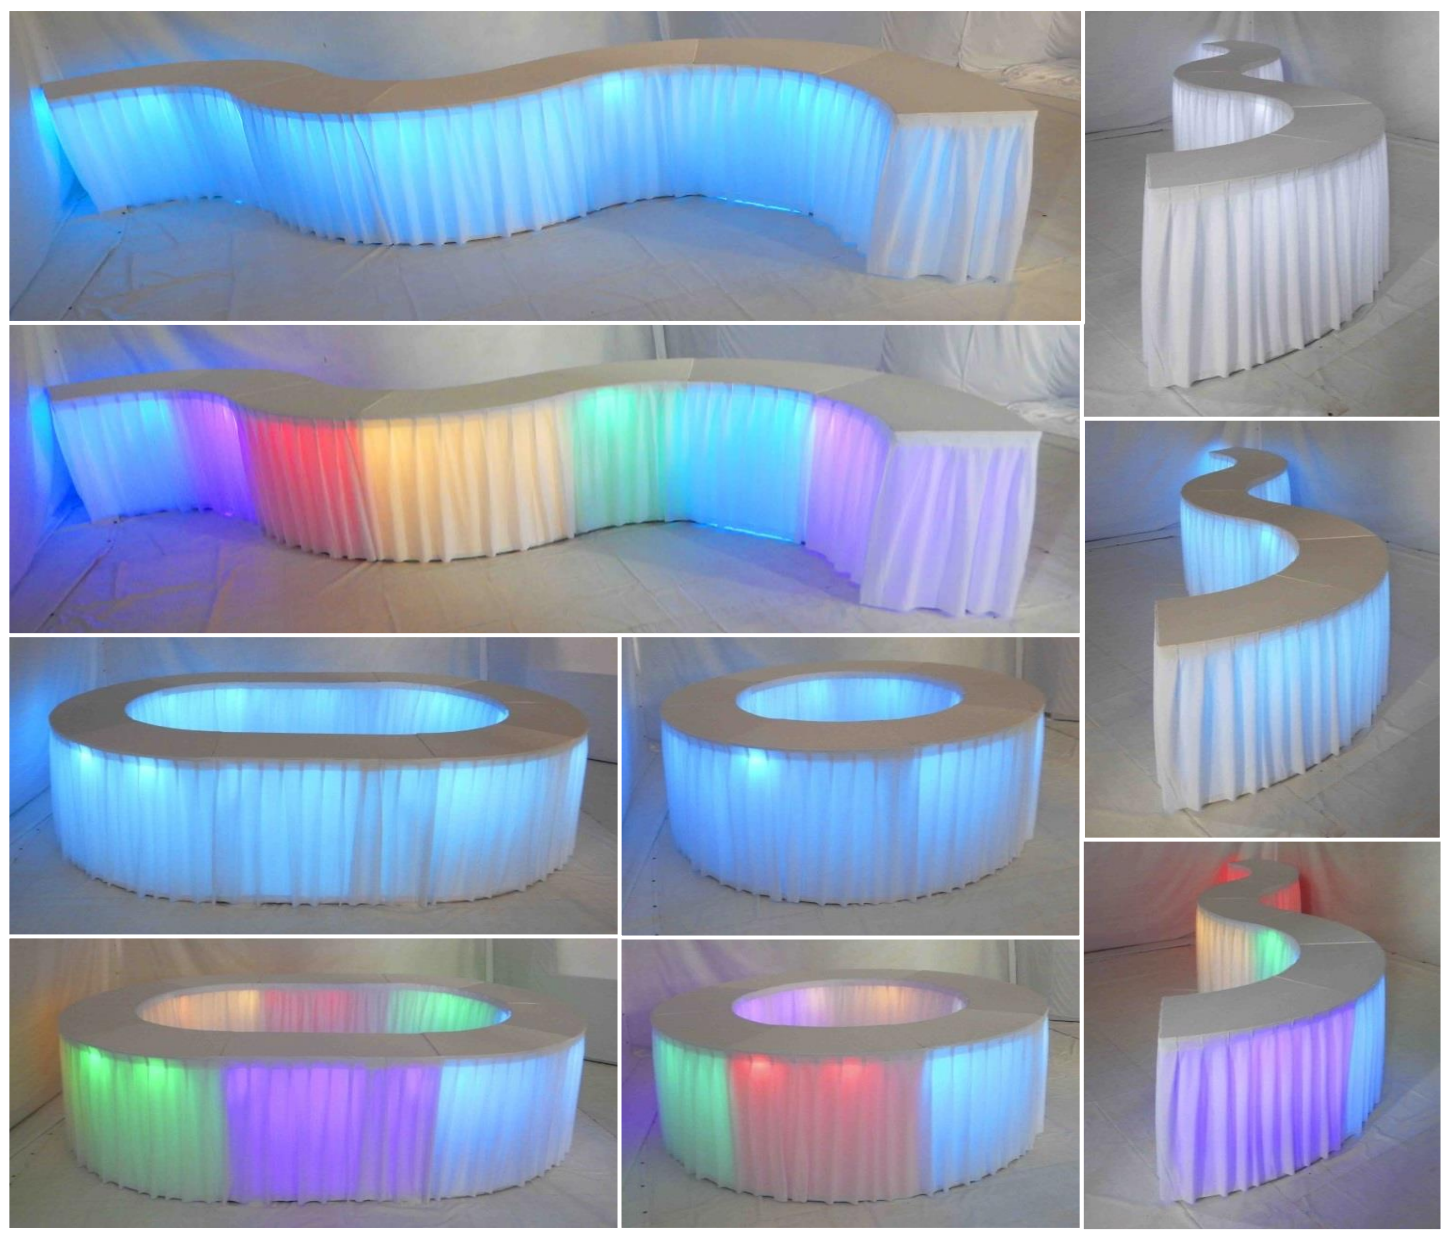

LED High Bar Quarter Round Banquet Table 2x5 Skirting

THE BEST STRUCTURE INDUSTRIAL SDN BHD (802457-K)

No.1, Jalan Suria Park 1, Suria Park Kawasan Perindustrian Kg. Baru Balakong, 43300 Seri Kembangan, Selangor Darul Ehsan, Malaysia

www.thebest.com.my | sales@thebest.com.my | H/P: 017-7334088 / 017-7374088 / 017-3732088 | Tel: 03-8962 2822 | Fax: 03-8962 2832