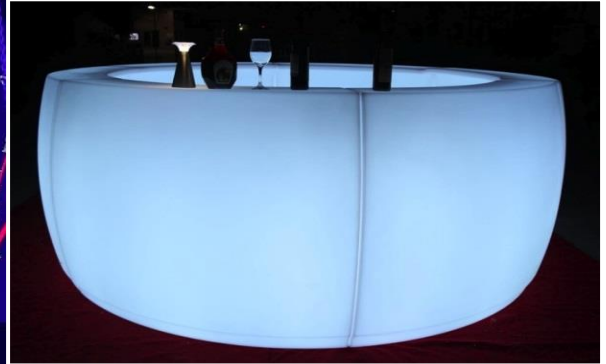

THE BEST STRUCTURE INDUSTRIAL SDN BHD (802457-K)

No.1, Jalan Suria Park 1, Suria Park Kawasan Perindustrian Kg. Baru Balakong, 43300 Seri Kembangan, Selangor Darul Ehsan, Malaysia

www.thebest.com.my | sales@thebest.com.my | H/P: 017-7334088 / 017-7374088 / 017-3732088 | Tel: 03-8962 2822 | Fax: 03-8962 2832

WhatsApp

Copyright © 2021 By THE BEST STRUCTURE INDUSTRIAL SDN BHD & THE BEST RENTAL SERVICE All right reserved.

No part of this book may be reproduced or used in any manner without written permission of the copyright owner except for the use of quotations in a book review.

All photo in this catalogues is for illustration purpose only. All items or Prices shall be change without prior notice.