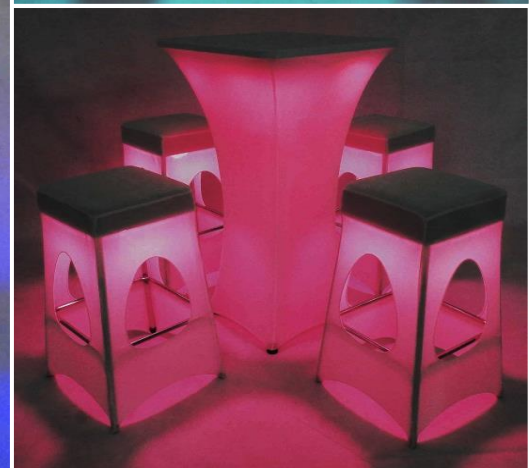

THE BEST STRUCTURE INDUSTRIAL SDN BHD (802457-K)

No.1, Jalan Suria Park 1, Suria Park Kawasan Perindustrian Kg. Baru Balakong, 43300 Seri Kembangan, Selangor Darul Ehsan, Malaysia

www.thebest.com.my | sales@thebest.com.my | H/P: 017-7334088 / 017-7374088 / 017-3732088 | Tel: 03-8962 2822 | Fax: 03-8962 2832

Copyright © 2021 By THE BEST STRUCTURE INDUSTRIAL SDN BHD & THE BEST RENTAL SERVICE All right reserved.

No part of this book may be reproduced or used in any manner without written permission of the copyright owner except for the use of quotations in a book review.

All photo in this catalogues is for illustration purpose only. All items or Prices shall be change without prior notice.