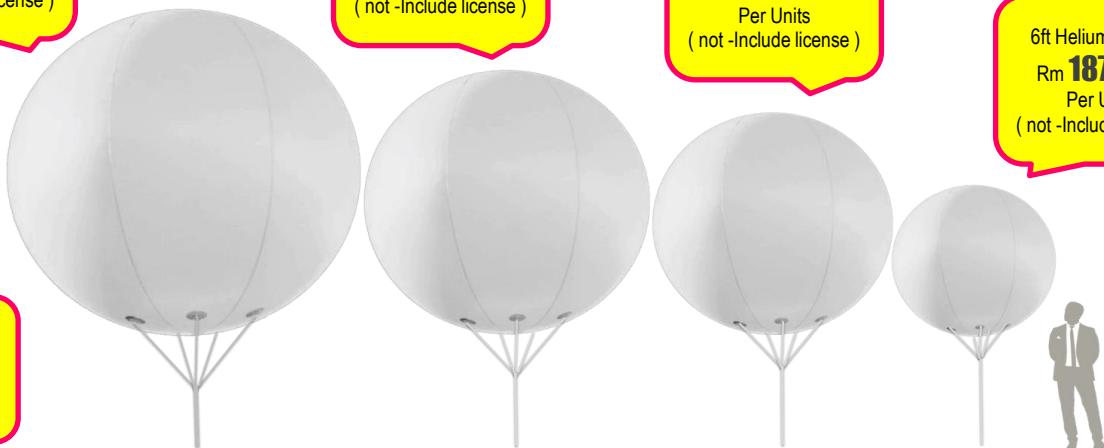

15ft Helium Balloon
Rm **12500.00**
Per Units
(not -Include license)

12ft Helium Balloon
Rm **7250.00**
Per Units
(not -Include license)

10ft Helium Balloon
Rm **4500.00**
Per Units
(not -Include license)

6ft Helium Balloon
Rm **1875.00**
Per Units
(not -Include license)

ADD ON
Helium Balloon Light
Rm **437.50**
Per Units

Name : Giant Helium Balloon
Skin Color : White
Stock 6ft : 10 units
Stock 10ft : 10 units
Stock 12ft : 4 units
Stock 15ft : 4 units

Light : LED Blub Multi Colour
Power : Light Battery Operated 12hr +-
Material : PVC Fabric
Suitable : Indoor & Outdoor
Fly Up : Max 100ft High
Code : GB-WH-8ft / 10ft / 12ft / 15ft

STD : TB30-8ft#0 / 10#2 / 12#0 / 15#0
20210522#S01

LOGO : Die Cut PVC Sticker or Transparent Sticker
(Sticker Price Refer Sticker Page)

License : Proceed 30days / Period 30days
(Only Outdoor ,Indoor no need Gov. license)

Extend Rental : 50% Discount for next day event