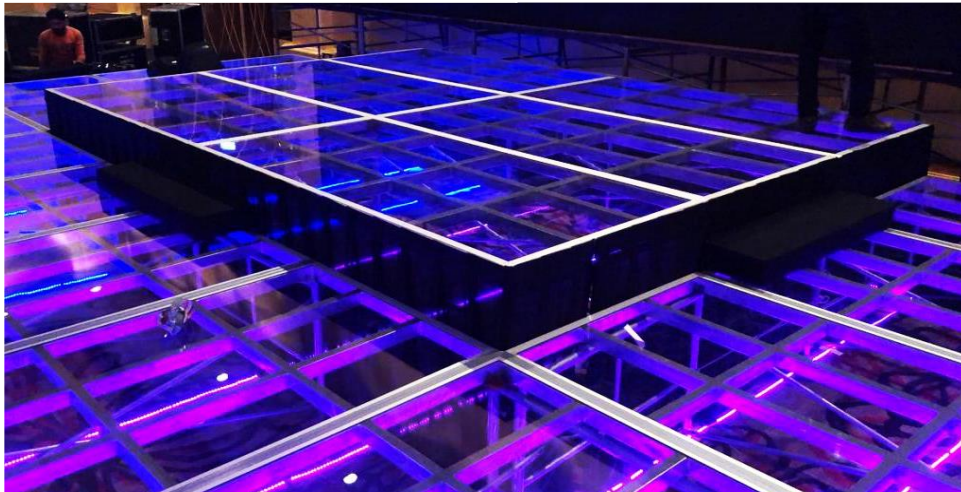

TRANSPARENT STAGE WITH LED

Index

Transparent Stage With LED

* Price Depends On Size, Please Contact Us for Price.

Name : Transparent Stage With LED
 Dimensions : High - 4" / 2ft / 3ft / 4ft / 5ft / 5ft6"
 Frame - 4ft x 8ft / 4ft x 4ft
 Material : Gav Steel + Acrylic
 LED Light : Multi Colour
 Suitable : Indoor & Outdoor
 Code : FD-410
 STD : TB7-44#50 / 48#100 -20210522#S01