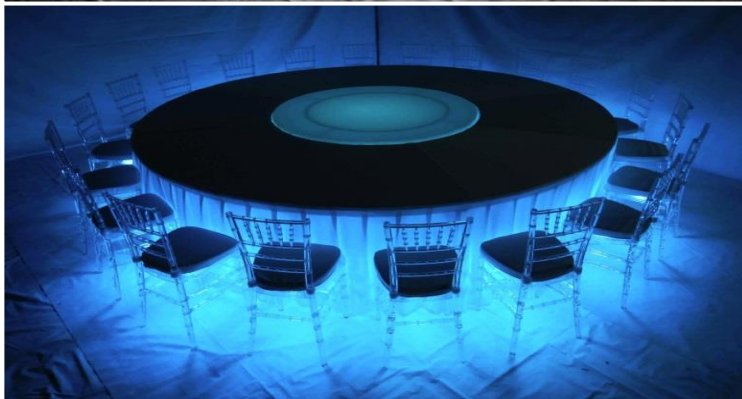

THE BEST STRUCTURE INDUSTRIAL SDN BHD (802457-K)

No.1, Jalan Suria Park 1, Suria Park Kawasan Perindustrian Kg. Baru Balakong, 43300 Seri Kembangan, Selangor Darul Ehsan, Malaysia

www.thebest.com.my | sales@thebest.com.my | H/P: 017-7334088 / 017-7374088 / 017-3732088 | Tel: 03-8962 2822 | Fax: 03-8962 2832

WhatsApp