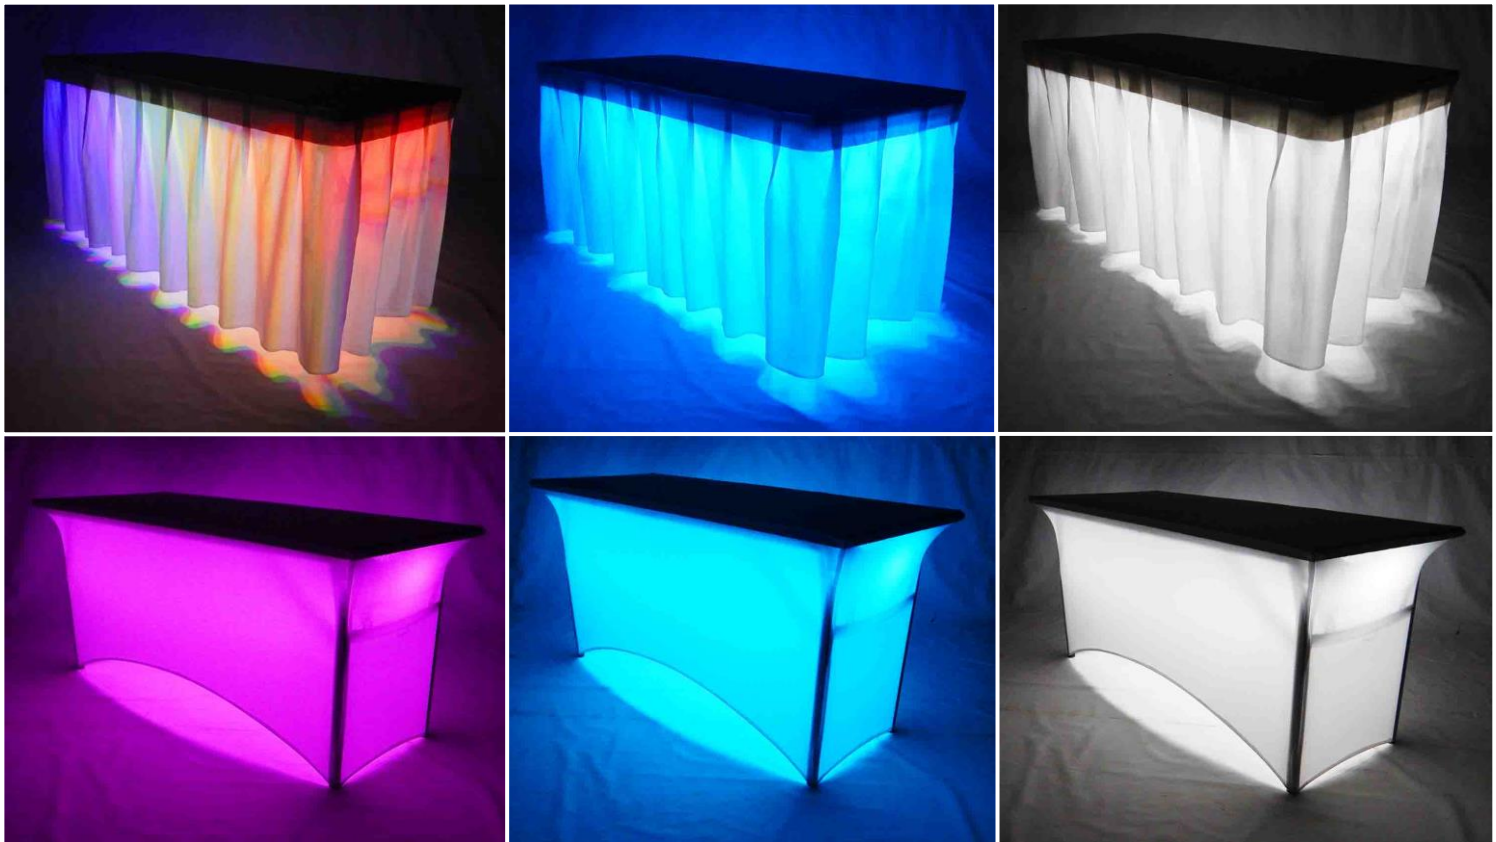

THE BEST STRUCTURE INDUSTRIAL SDN BHD (802457-K)

No.1, Jalan Suria Park 1, Suria Park Kawasan Perindustrian Kg. Baru Balakong, 43300 Seri Kembangan, Selangor Darul Ehsan, Malaysia

www.thebest.com.my | sales@thebest.com.my | H/P: 017-7334088 / 017-7374088 / 017-3732088 | Tel: 03-8962 2822 | Fax: 03-8962 2832

WhatsApp