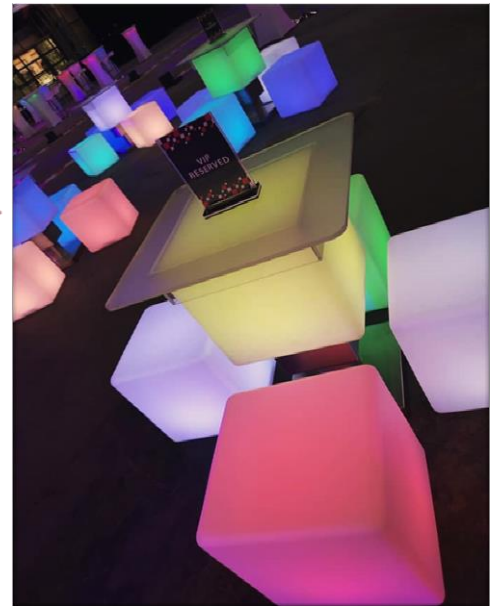

LED Cube Coffee Table

Name : LED Cube Coffee Table
Skin Color : White
Stock : 100 units
Material : PE

Colour Light : Multi Colour (R5 Remote)
Power Supply : Light Battery Operated 8hr +-
Dimensions : W610mm x L610mm x H610mm
Suitable : Indoor / Outdoor
Extend Rental : 50% Discount for next day event

LED Cube Discussion Table

Name : LED Cube Bar Stool
Skin Color : White
Stock : 100 units
Material : PE

Colour Light : Multi Colour (R5 Remote)
Power Supply : Light Battery Operated 8hr +-
Dimensions : W610mm x L610mm x H770mm
Suitable : Indoor / Outdoor
Extend Rental : 50% Discount for next day event