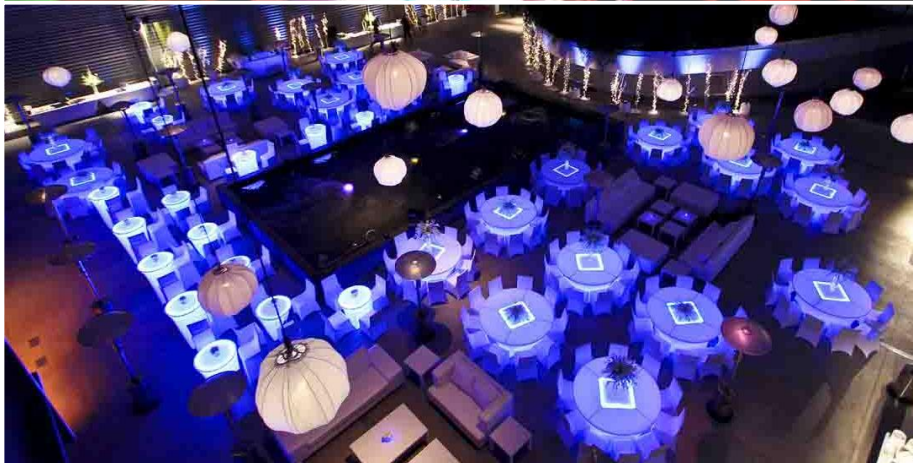

FULL LED ROUND TABLE 5 FT

Rm **625.00**
Per Units

Name : Full LED Round Table 5 ft
Skin Color : White
Stock : 100 units
Material : PE
Suitable : Indoor / Outdoor
Colour Light : Multi Colour (R4 Remote)
Power Supply : Light Battery Operated 8hr +-
Or AC 240V 3A (For Long Time Operated)
Dimensions : Ø 1524mm x H740mm
Code : LED-BP-610
STD : TB2-106*20210528#S01
LOGO : Die Cut PVC Sticker or
Transparent Sticker
(Sticker Price Refer Sticker Page)

PVC Clear Sticker
Rm **12.50** Per Sqft

THE BEST STRUCTURE INDUSTRIAL SDN BHD (802457-K)

No.1, Jalan Suria Park 1, Suria Park Kawasan Perindustrian Kg. Baru Balakong, 43300 Seri Kembangan, Selangor Darul Ehsan, Malaysia

www.thebest.com.my | sales@thebest.com.my | H/P: 017-7334088 / 017-7374088 / 017-3732088 | Tel: 03-8962 2822 | Fax: 03-8962 2832

Chat Me...

WhatsApp