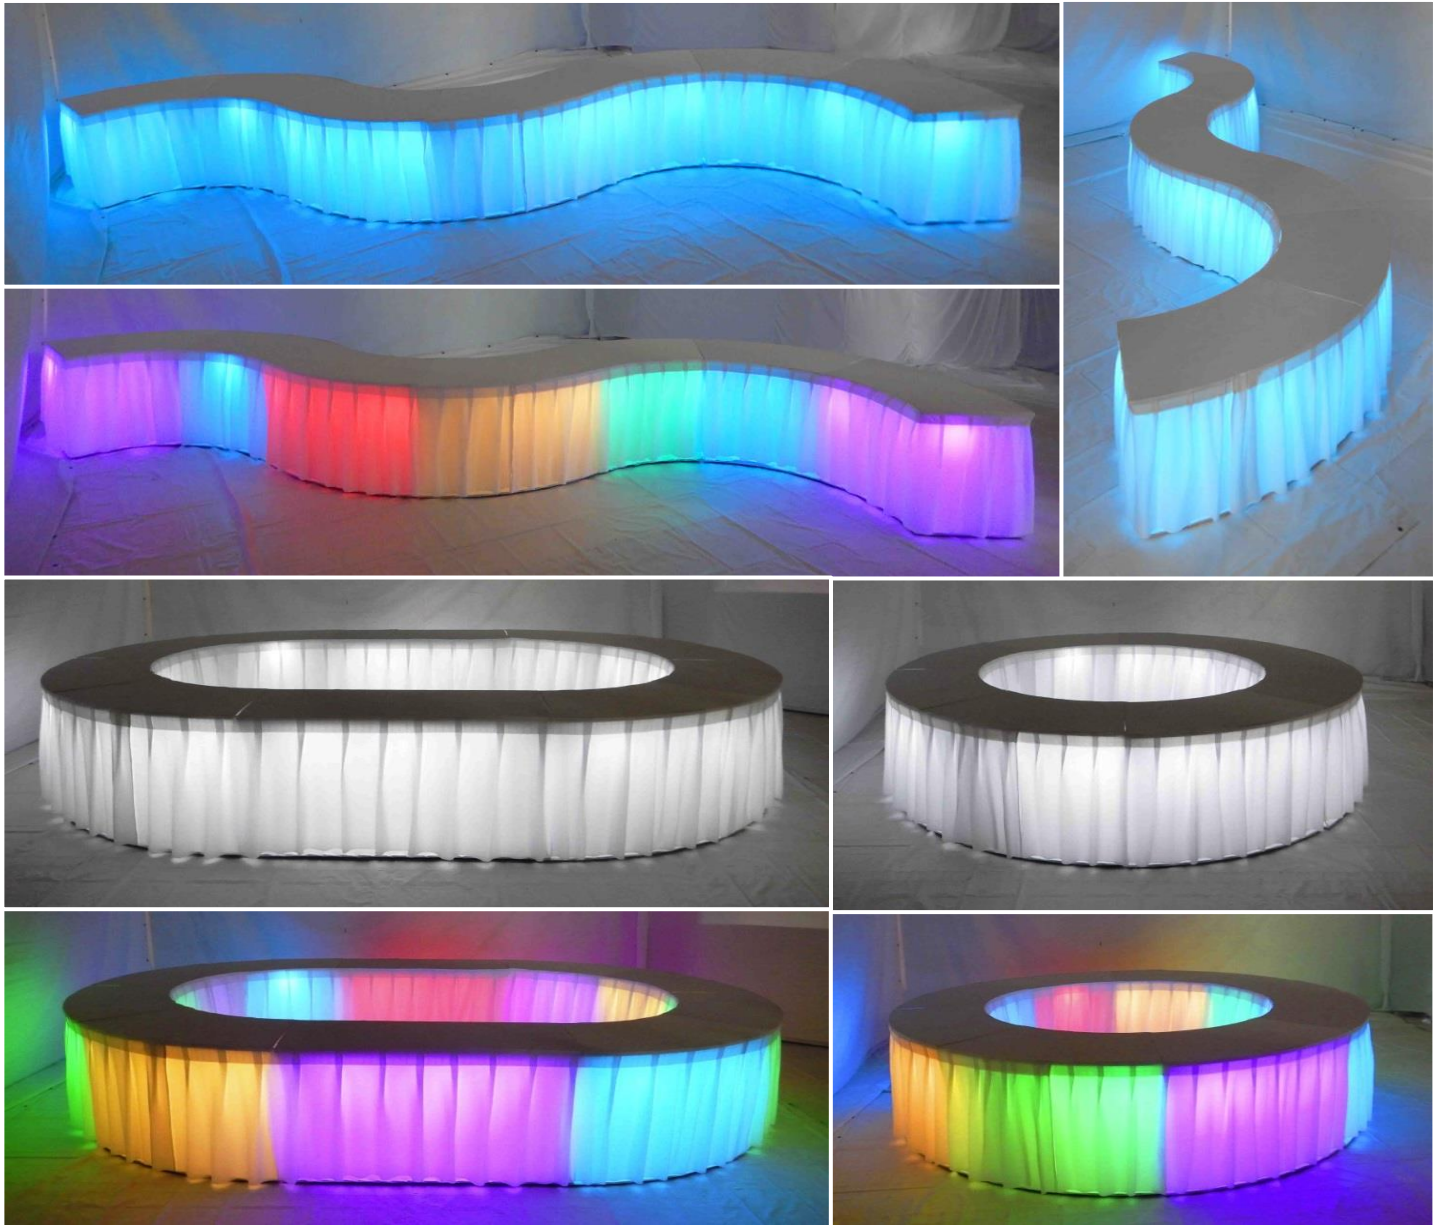

THE BEST STRUCTURE INDUSTRIAL SDN BHD (802457-K)

No.1, Jalan Suria Park 1, Suria Park Kawasan Perindustrian Kg. Baru Balakong, 43300 Seri Kembangan, Selangor Darul Ehsan, Malaysia

www.thebest.com.my | sales@thebest.com.my | H/P: 017-7334088 / 017-7374088 / 017-3732088 | Tel: 03-8962 2822 | Fax: 03-8962 2832

WhatsApp