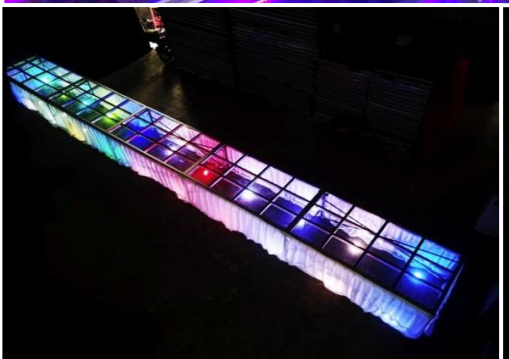

TRANSPARENT STAGE WITH LED

*** Price Depends On Size & Venue.
Please Contact Us for Price.**

Name : Transparent Stage With LED
Dimensions : High - 4" / 2ft / 3ft / 4ft / 5ft / 5ft6"
Frame - 4ft x 8ft / 4ft x 4ft
Material : Gav Steel + Acrylic
LED Light : Multi Colour
Suitable : Indoor & Outdoor
Code : FD-410
STD : TB7-44#50 / 48#100 -20210522#S01

THE BEST STRUCTURE INDUSTRIAL SDN BHD (802457-K)

No.1, Jalan Suria Park 1, Suria Park Kawasan Perindustrian Kg. Baru Balakong, 43300 Seri Kembangan, Selangor Darul Ehsan, Malaysia

www.thebest.com.my | sales@thebest.com.my | H/P: 017-7334088 / 017-7374088 / 017-372088 | Tel: 03-8962 2822 | Fax: 03-8962 2832