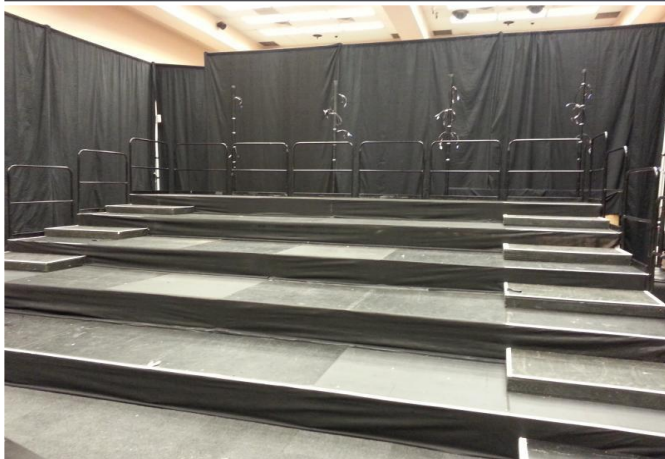

THE BEST STRUCTURE INDUSTRIAL SDN BHD (802457-K)

No.1, Jalan Suria Park 1, Suria Park Kawasan Perindustrian Kg. Baru Balakong, 43300 Seri Kembangan, Selangor Darul Ehsan, Malaysia

www.thebest.com.my | sales@thebest.com.my | H/P: 017-7334088 / 017-7374088 / 017-3732088 | Tel: 03-8962 2822 | Fax: 03-8962 2832

WhatsApp