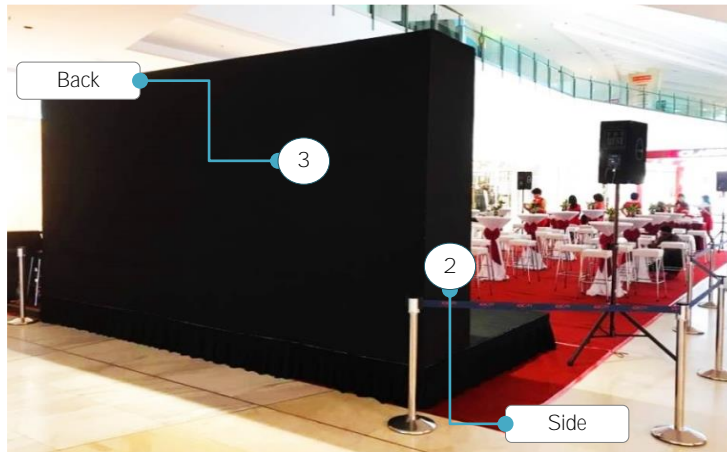

Name : Simple - Back Drop & Stage
Material : Wooden Board
Suitable : Indoor

Height : High - 4' to 16' (Normal High 8' / 10' /12')
Width : Counting By Feet - Recommend Even No
Depth : Counting By Feet - Recommend 2' or 4'

Canvas Material : Inkjet Printing 300G / 380G

Images Detail :

- 1 - Back Drop with Inkjet Printing 16' W x 8' H
- 2 - Back Drop side with Black Cloth Cover 2' W x 8' H
- 3 - Back Drop Back with Black Cloth Cover 16' W x 8' H
- 4 - Stage 1'H x 8'x 16' with Black Carpet & Skirting
- 5 - Staircase 6'H x 1' x 4'
- 6 - 3D Icon protrude 4' x 4' (Foam Board printing)