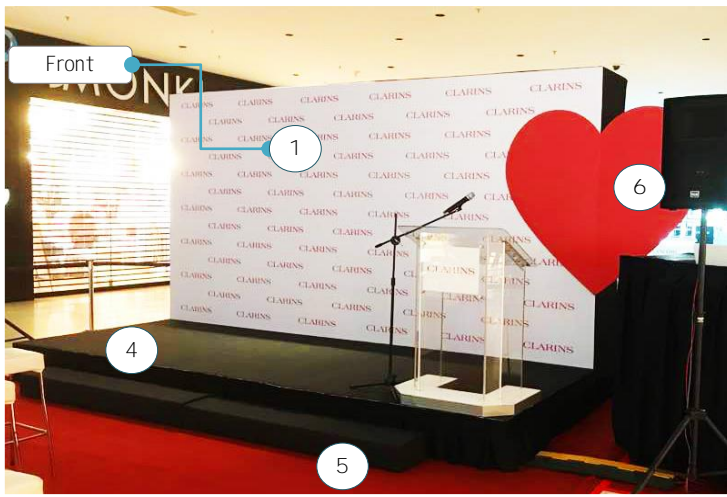

Name : Simple - Back Drop & Stage
Material : Wooden Board
Suitable : Indoor

Height : High - 4' to 16' (Normal High 8' / 10' /12')
Width : Counting By Feet - Recommend Even No
Depth : Counting By Feet - Recommend 2' or 4'

Canvas Material : Inkjet Printing 300G / 380G

Images Detail :

- 1 - Back Drop with Inkjet Printing 16' W x 8' H
- 2 - Back Drop side with Black Cloth Cover 2' W x 8' H
- 3 - Back Drop Back with Black Cloth Cover 16' W x 8' H
- 4 - Stage 1'H x 8'x 16' with Black Carpet & Skirting
- 5 - Staircase 6'H x 1' x 4'
- 6 - 3D Icon protrude 4' x 4' (Foam Board printing)