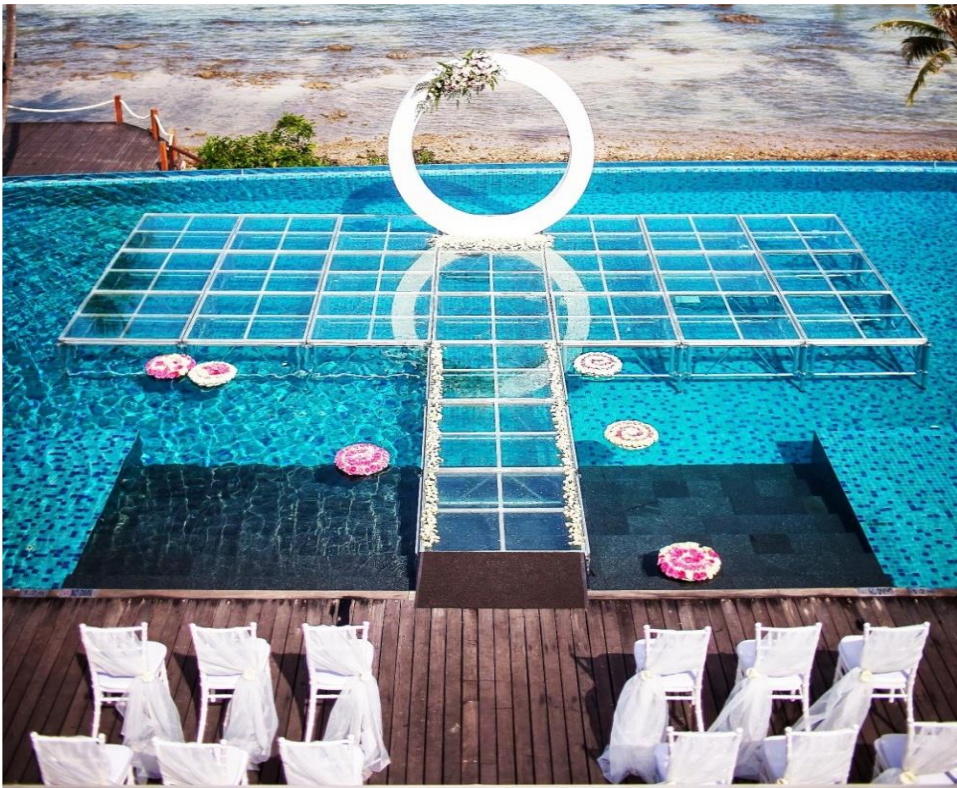

All photo in this catalogues is for illustration purpose only. All items or Prices shall be change without prior notice.

TRANSPARENT STAGE

* Price Depends On Size & Venue.
Please Contact Us for Price.

Name : Transparent Stage
 Dimensions : High 2ft / 3ft / 4ft / 5ft / 6ft
 Frame - 4ft x 8ft / 4ft x 4ft
 Material : Gav Steel + Acrylic
 Suitable : Indoor & Outdoor
 Code : FD-410
 STD : TB7-44#50 / 48#100 -20210522#S01