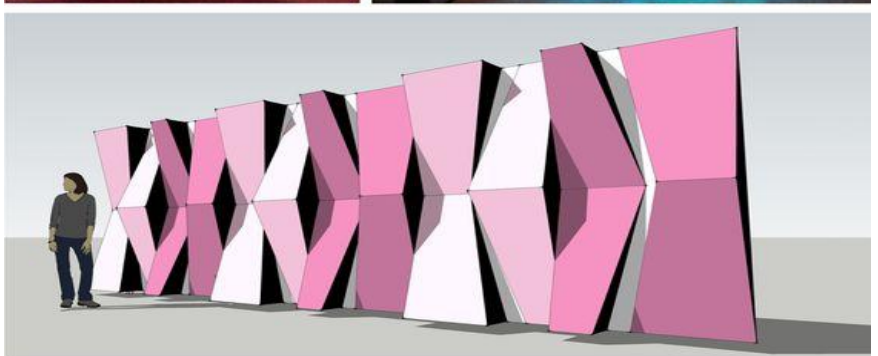

THE BEST STRUCTURE INDUSTRIAL SDN BHD (802457-K)

No.1, Jalan Suria Park 1, Suria Park Kawasan Perindustrian Kg. Baru Balakong, 43300 Seri Kembangan, Selangor Darul Ehsan, Malaysia

www.thebest.com.my | sales@thebest.com.my | H/P: 017-7334088 / 017-7374088 / 017-3732088 | Tel: 03-8962 2822 | Fax: 03-8962 2832

WhatsApp