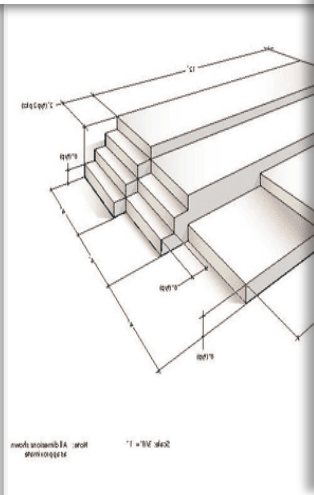

THE BEST STRUCTURE INDUSTRIAL SDN BHD (802457-K)

No.1, Jalan Suria Park 1, Suria Park Kawasan Perindustrian Kg. Baru Balakong, 43300 Seri Kembangan, Selangor Darul Ehsan, Malaysia

www.thebest.com.my | sales@thebest.com.my | H/P: 017-7334088 / 017-7374088 / 017-3732088 | Tel: 03-8962 2822 | Fax: 03-8962 2832

Copyright © 2021 By THE BEST STRUCTURE INDUSTRIAL SDN BHD & THE BEST RENTAL SERVICE All right reserved.

No part of this book may be reproduced or used in any manner without written permission of the copyright owner except for the use of quotations in a book review.

All photo in this catalogues is for illustration purpose only. All items or Prices shall be change without prior notice.