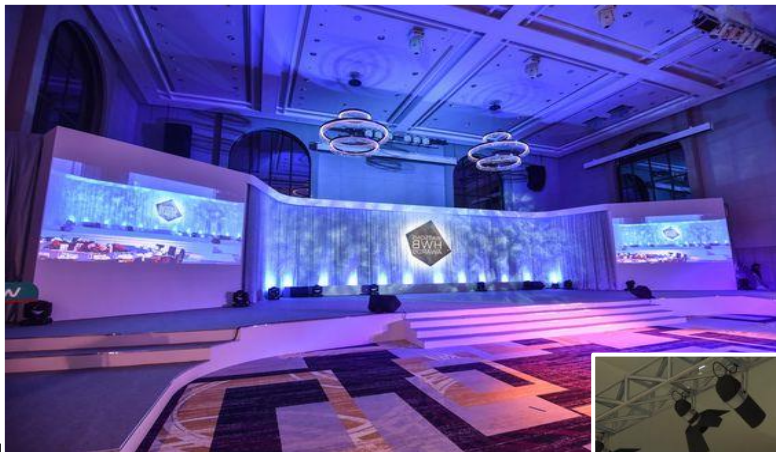

THE BEST STRUCTURE INDUSTRIAL SDN BHD (802457-K)

No.1, Jalan Suria Park 1, Suria Park Kawasan Perindustrian Kg. Baru Balakong, 43300 Seri Kembangan, Selangor Darul Ehsan, Malaysia

www.thebest.com.my | sales@thebest.com.my | H/P: 017-7334088 / 017-7374088 / 017-3732088 | Tel: 03-8962 2822 | Fax: 03-8962 2832

WhatsApp

Copyright © 2021 By THE BEST STRUCTURE INDUSTRIAL SDN BHD & THE BEST RENTAL SERVICE All right reserved.

No part of this book may be reproduced or used in any manner without written permission of the copyright owner except for the use of quotations in a book review.

All photo in this catalogues is for illustration purpose only. All items or Prices shall be change without prior notice.