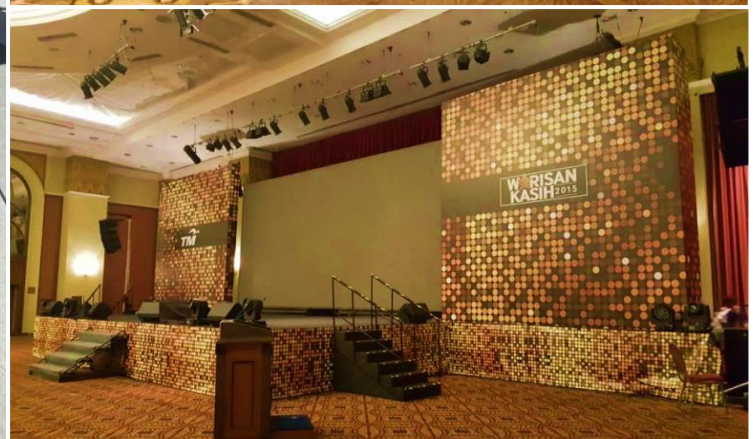

* Price Depends On Size & Venue.
Please Contact Us for Price.

STAGE SKIRTING / SIDE PLYWOOD + CANVAS PRINTING / FOAM BOARD + PRINTING

THE BEST STRUCTURE INDUSTRIAL SDN BHD (802457-K)

No.1, Jalan Suria Park 1, Suria Park Kawasan Perindustrian Kg. Baru Balakong, 43300 Seri Kembangan, Selangor Darul Ehsan, Malaysia

www.thebest.com.my | sales@thebest.com.my | H/P: 017-7334088 / 017-7374088 / 017-372088 | Tel: 03-8962 2822 | Fax: 03-8962 2832

WhatsApp