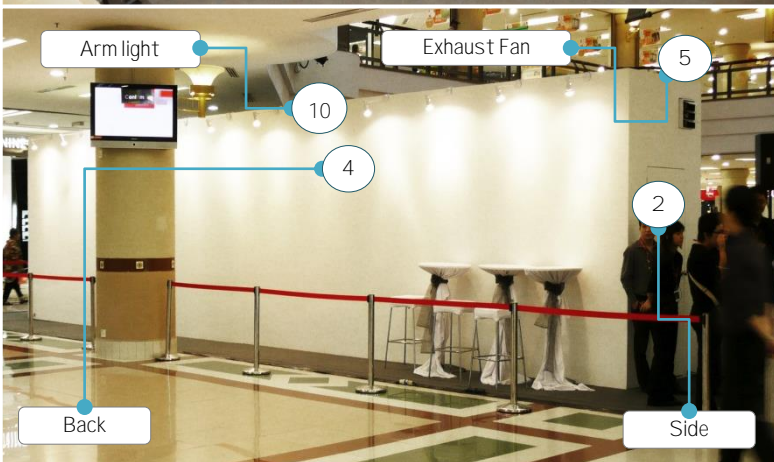

Name : Back Drop with Store Room
Material : Wooden Board & Printing Canvas
Suitable : Indoor

Height : High - 4' to 16' (Normal High 8' / 10' /12')
Width : Counting By Feet - Recommend Even No
Depth : Counting By Feet - Recommend 2' or 4'

- 1 - Back Drop with Inkjet Printing 20' W x 10' H
- 2 - Back Drop Side with Inkjet Printing 4' W x 10' H with Door 2.5' x 7'
- 3 - Back Drop Top with Inkjet Printing 20' W x 4' L
- 4 - Back Drop Back with Inkjet Printing 20' W x 10' H with Arm Light
- 5 - Exhaust Fan
- 6 - Fluorescent Light - (Inside Store)
- 7 - Stage 1'H x 8' x 8' with Carpet Full
- 8 - Staircase 6'H x 1' x 4'
- 9 - LED Screen
- 10 - Arm Light

Name : Custom Made Backdrop with Store Room + Stage