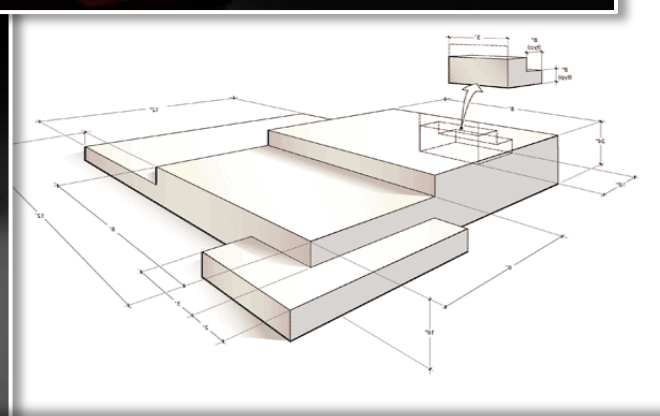

THE BEST STRUCTURE INDUSTRIAL SDN BHD (802457-K)

No.1, Jalan Suria Park 1, Suria Park Kawasan Perindustrian Kg. Baru Balakong, 43300 Seri Kembangan, Selangor Darul Ehsan, Malaysia

www.thebest.com.my | sales@thebest.com.my | H/P: 017-7334088 / 017-7374088 / 017-3732088 | Tel: 03-8962 2822 | Fax: 03-8962 2832

Copyright © 2021 By THE BEST STRUCTURE INDUSTRIAL SDN BHD & THE BEST RENTAL SERVICE All right reserved.

No part of this book may be reproduced or used in any manner without written permission of the copyright owner except for the use of quotations in a book review.

All photo in this catalogues is for illustration purpose only. All items or Prices shall be change without prior notice.