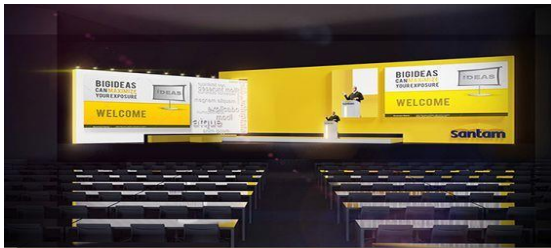

THE BEST STRUCTURE INDUSTRIAL SDN BHD (802457-K)

No.1, Jalan Suria Park 1, Suria Park Kawasan Perindustrian Kg. Baru Balakong, 43300 Seri Kembangan, Selangor Darul Ehsan, Malaysia

www.thebest.com.my | sales@thebest.com.my | H/P: 017-7334088 / 017-7374088 / 017-3732088 | Tel: 03-8962 2822 | Fax: 03-8962 2832

WhatsApp