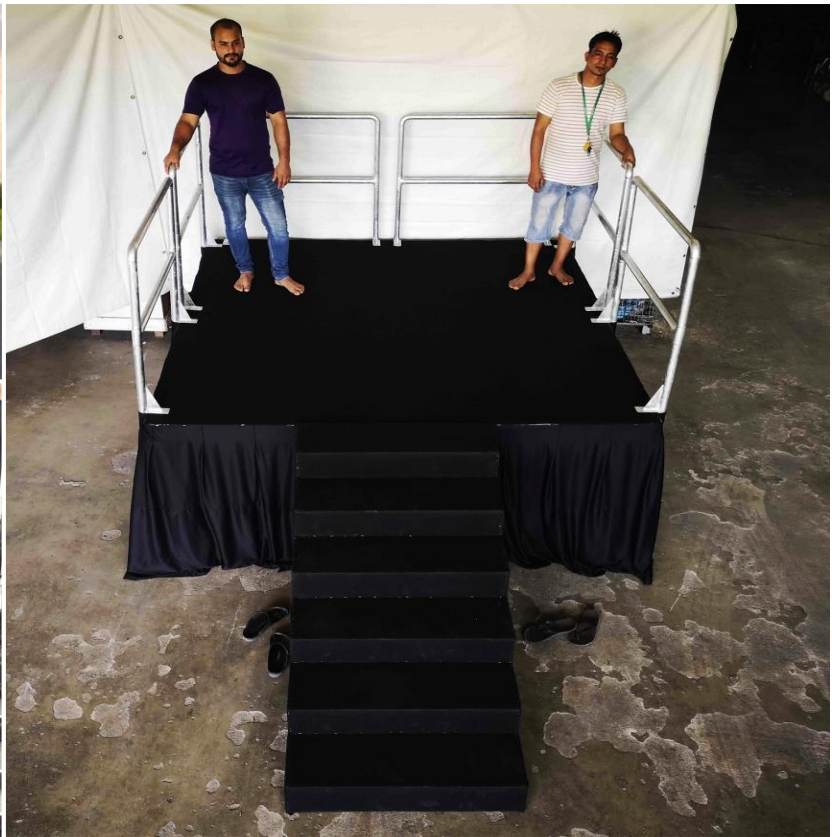

THE BEST STRUCTURE INDUSTRIAL SDN BHD (802457-K)

No.1, Jalan Suria Park 1, Suria Park Kawasan Perindustrian Kg. Baru Balakong, 43300 Seri Kembangan, Selangor Darul Ehsan, Malaysia

www.thebest.com.my | sales@thebest.com.my | H/P: 017-7334088 / 017-7374088 / 017-3732088 | Tel: 03-8962 2822 | Fax: 03-8962 2832

WhatsApp