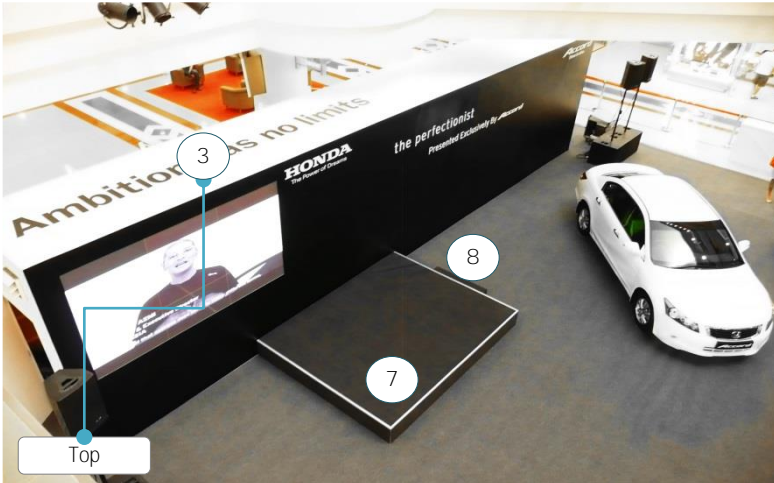

Name : Back Drop with Store Room
Material : Wooden Board & Printing Canvas
Suitable : Indoor

Height : High - 4' to 16' (Normal High 8' / 10' /12')
Width : Counting By Feet - Recommend Even No
Depth : Counting By Feet - Recommend 2' or 4'

- 1 - Back Drop with Inkjet Printing 20' W x 10' H
- 2 - Back Drop Side with Inkjet Printing 4' W x 10' H with Door 2.5' x 7'
- 3 - Back Drop Top with Inkjet Printing 20' W x 4' L
- 4 - Back Drop Back with Inkjet Printing 20' W x 10' H with Arm Light
- 5 - Exhaust Fan
- 6 - Fluorescent Light - (Inside Store)
- 7 - Stage 1'H x 8' x 8' with Carpet Full
- 8 - Staircase 6'H x 1' x 4'
- 9 - LED Screen
- 10 - Arm Light

Name : Custom Made Backdrop with Store Room + Stage