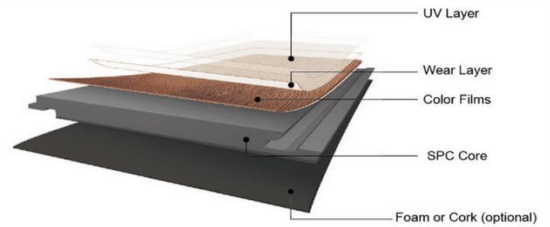

PLYWOOD FLOORING

VINYL FLOORING

Name : Vinyl Flooring Dimensions : T1mm x W183mm x L915mm
 Color : Dark Brown STD : TB-1 @ Q
 Suitable : Indoor

- STRUCTURE -

VINYL FLOORING

THE BEST STRUCTURE INDUSTRIAL SDN BHD (802457-K)