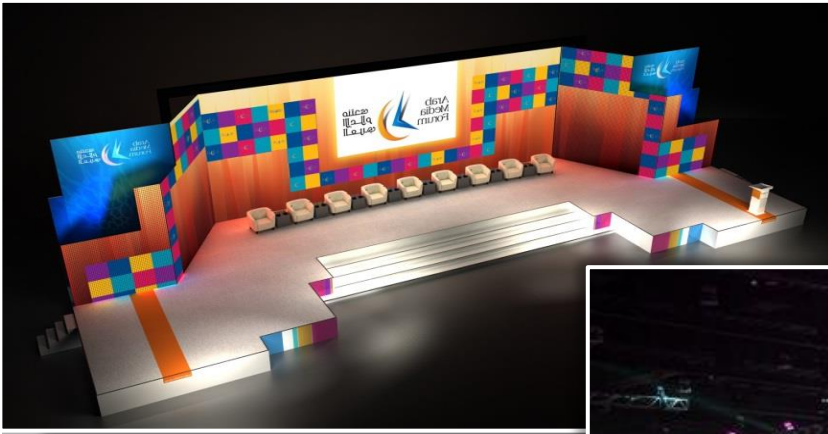

THE BEST STRUCTURE INDUSTRIAL SDN BHD (802457-K)

No.1, Jalan Suria Park 1, Suria Park Kawasan Perindustrian Kg. Baru Balakong, 43300 Seri Kembangan, Selangor Darul Ehsan, Malaysia

www.thebest.com.my | sales@thebest.com.my | H/P: 017-7334088 / 017-7374088 / 017-3732088 | Tel: 03-8962 2822 | Fax: 03-8962 2832

Copyright © 2021 By THE BEST STRUCTURE INDUSTRIAL SDN BHD & THE BEST RENTAL SERVICE All right reserved.

No part of this book may be reproduced or used in any manner without written permission of the copyright owner except for the use of quotations in a book review.

All photo in this catalogues is for illustration purpose only. All items or Prices shall be change without prior notice.