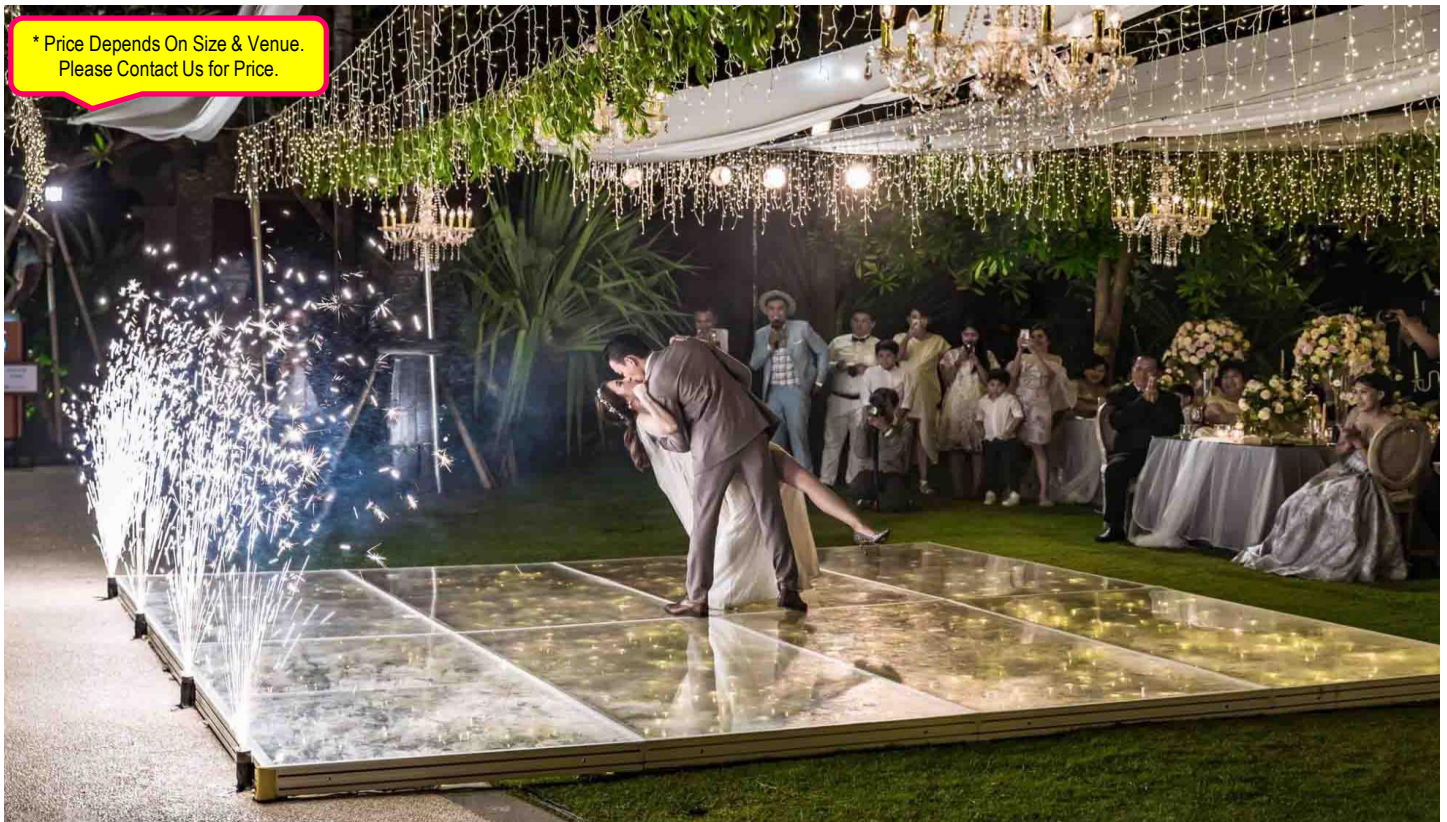

* Price Depends On Size & Venue.
Please Contact Us for Price.

TRANSPARENT PLATFORM

Name : Transparent Platform

Material : Galv Steel + Acrylic

Code : FD-410

Dimensions : High 2ft / 3ft / 4ft / 5ft / 6ft

Suitable : Indoor & Outdoor

STD : TB7-44#50 / 48#100 -20210522#S01

Frame - 4ft x 8ft / 4ft x 4ft