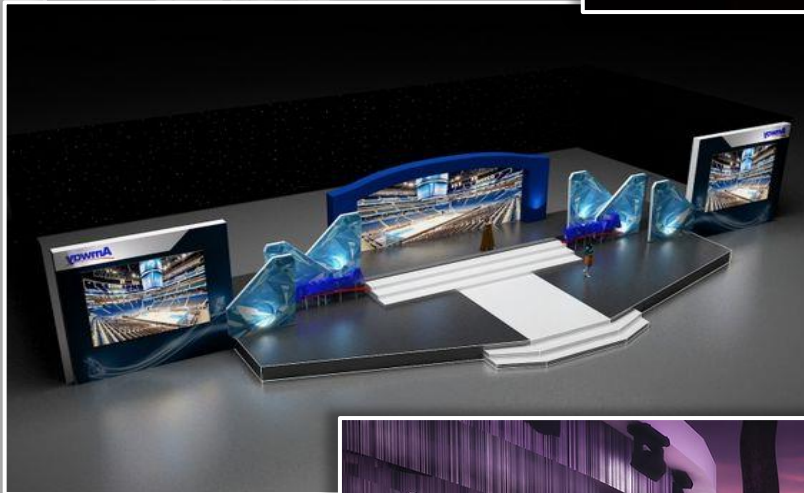

THE BEST STRUCTURE INDUSTRIAL SDN BHD (802457-K)

No.1, Jalan Suria Park 1, Suria Park Kawasan Perindustrian Kg. Baru Balakong, 43300 Seri Kembangan, Selangor Darul Ehsan, Malaysia

www.thebest.com.my | sales@thebest.com.my | H/P: 017-7334088 / 017-7374088 / 017-3732088 | Tel: 03-8962 2822 | Fax: 03-8962 2832

Copyright © 2021 By THE BEST STRUCTURE INDUSTRIAL SDN BHD & THE BEST RENTAL SERVICE All right reserved.

No part of this book may be reproduced or used in any manner without written permission of the copyright owner except for the use of quotations in a book review.

All photo in this catalogues is for illustration purpose only. All items or Prices shall be change without prior notice.