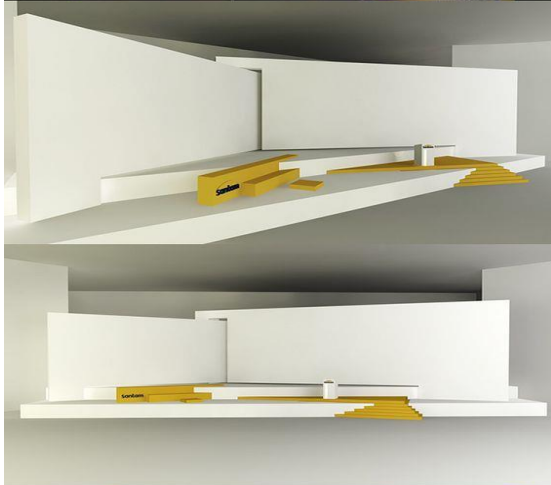

THE BEST STRUCTURE INDUSTRIAL SDN BHD (802457-K)

No.1, Jalan Suria Park 1, Suria Park Kawasan Perindustrian Kg. Baru Balakong, 43300 Seri Kembangan, Selangor Darul Ehsan, Malaysia

www.thebest.com.my | sales@thebest.com.my | H/P: 017-7334088 / 017-7374088 / 017-3732088 | Tel: 03-8962 2822 | Fax: 03-8962 2832

WhatsApp