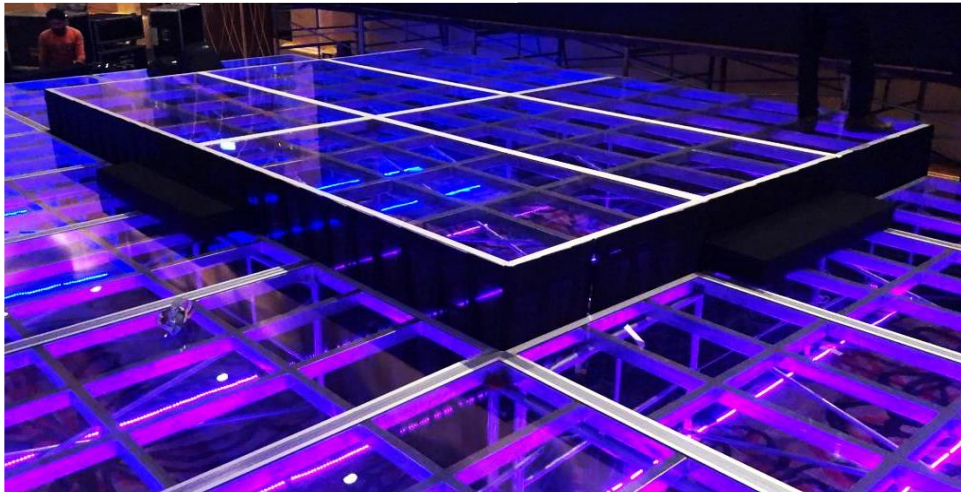

TRANSPARENT STAGE WITH LED

*** Price Depends On Size & Venue.
Please Contact Us for Price.**

Name : Transparent Stage With LED
Dimensions : High - 4" / 2ft / 3ft / 4ft / 5ft / 5ft6"
Frame - 4ft x 8ft / 4ft x 4ft
Material : Gav Steel + Acrylic
LED Light : Multi Colour
Suitable : Indoor & Outdoor
Code : FD-410
STD : TB7-44#50 / 48#100 -20210522#S01

THE BEST STRUCTURE INDUSTRIAL SDN BHD (802457-K)

No.1, Jalan Suria Park 1, Suria Park Kawasan Perindustrian Kg. Baru Balakong, 43300 Seri Kembangan, Selangor Darul Ehsan, Malaysia

www.thebest.com.my | sales@thebest.com.my | H/P: 017-7334088 / 017-7374088 / 017-372088 | Tel: 03-8962 2822 | Fax: 03-8962 2832