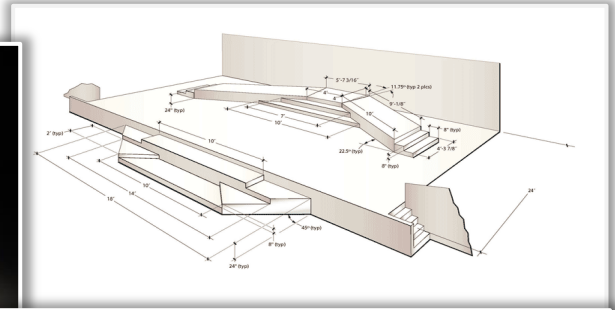

THE BEST STRUCTURE INDUSTRIAL SDN BHD (802457-K)

No.1, Jalan Suria Park 1, Suria Park Kawasan Perindustrian Kg. Baru Balakong, 43300 Seri Kembangan, Selangor Darul Ehsan, Malaysia

www.thebest.com.my | sales@thebest.com.my | H/P: 017-7334088 / 017-7374088 / 017-3732088 | Tel: 03-8962 2822 | Fax: 03-8962 2832

Copyright © 2021 By THE BEST STRUCTURE INDUSTRIAL SDN BHD & THE BEST RENTAL SERVICE All right reserved.

No part of this book may be reproduced or used in any manner without written permission of the copyright owner except for the use of quotations in a book review.

All photo in this catalogues is for illustration purpose only. All items or Prices shall be change without prior notice.