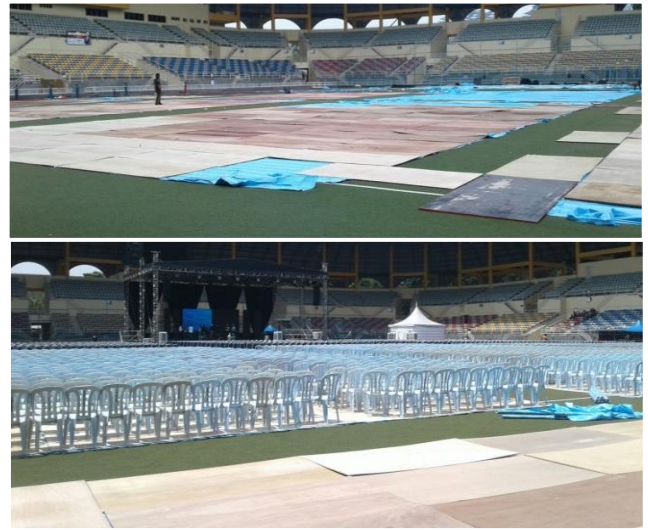

PLYWOOD FLOORING

- 3mm
- 6mm
- 12mm
- 18mm
- 20mm
- 25mm

Name : Plywood Flooring Material : Waterproof or Not Waterproof Plywood
 Color : Brown Thickness : (mm) - 3 . 6 . 12 . 18 . 20 . 25
 Material : Plywood Dimensions : (Feet) - 4' x 8'
 STD : TB-1 @ Q Use on : Venue Protect Floor & Leveling
 Suitable : Indoor / Outdoor