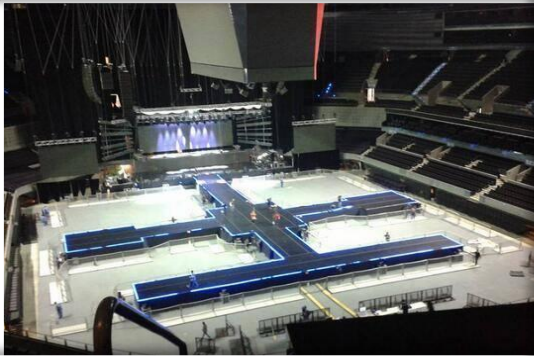

THE BEST STRUCTURE INDUSTRIAL SDN BHD (802457-K)

No.1, Jalan Suria Park 1, Suria Park Kawasan Perindustrian Kg. Baru Balakong, 43300 Seri Kembangan, Selangor Darul Ehsan, Malaysia

www.thebest.com.my | sales@thebest.com.my | H/P: 017-7334088 / 017-7374088 / 017-3732088 | Tel: 03-8962 2822 | Fax: 03-8962 2832

Copyright © 2021 By THE BEST STRUCTURE INDUSTRIAL SDN BHD & THE BEST RENTAL SERVICE All right reserved.

No part of this book may be reproduced or used in any manner without written permission of the copyright owner except for the use of quotations in a book review.

All photo in this catalogues is for illustration purpose only. All items or Prices shall be change without prior notice.